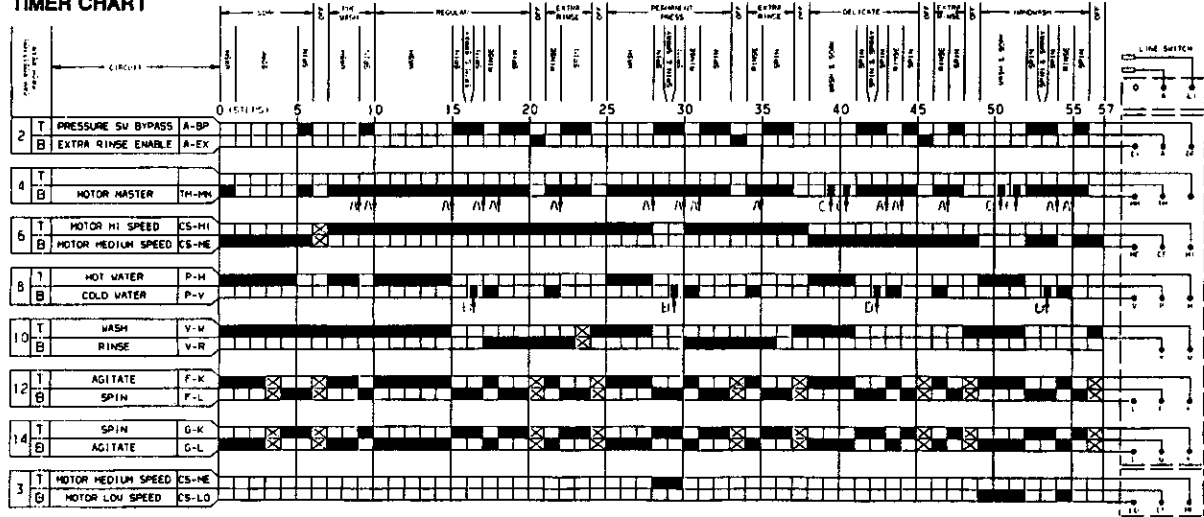

WARNING

Failure to install, maintain, and/or operate this machine according to the manufacturer's instructions may result in conditions which can produce bodily injury and/or property damage.

W030

MODELS LWD70A*

11-9

TIMER CHART

WIRE HOUSING WIRE POSITION

1	2	3
4	5	6
7	8	9
10	11	12
13	14	15
16	17	18
19	20	21
22	23	24
25	26	27
28	29	30
31	32	33
34	35	36
37	38	39
40	41	42
43	44	45
46	47	48
49	50	51
52	53	54
55	56	57
58	59	60

□ CONTACT IS OPEN
■ CONTACT IS CLOSED
⊗ CONTACT IS CLOSED UNDER POWER

WIRE HOUSING WIRE POSITION