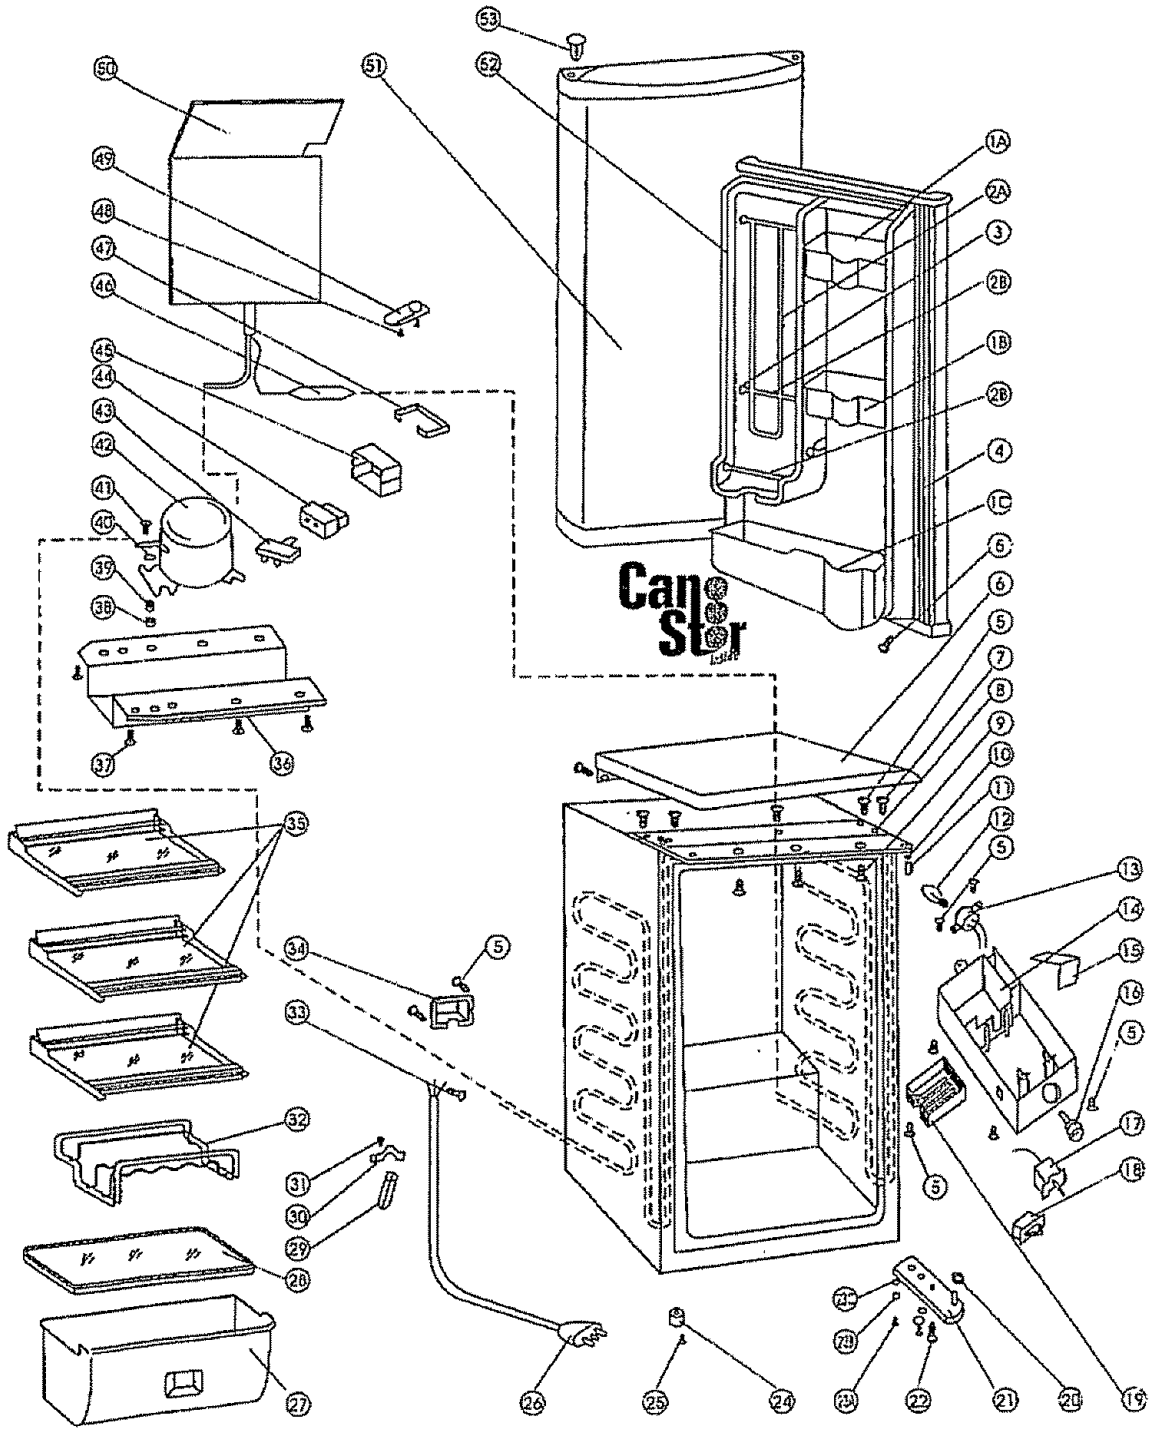

REPAIR PARTS
Model DAR482W/BL/BLS