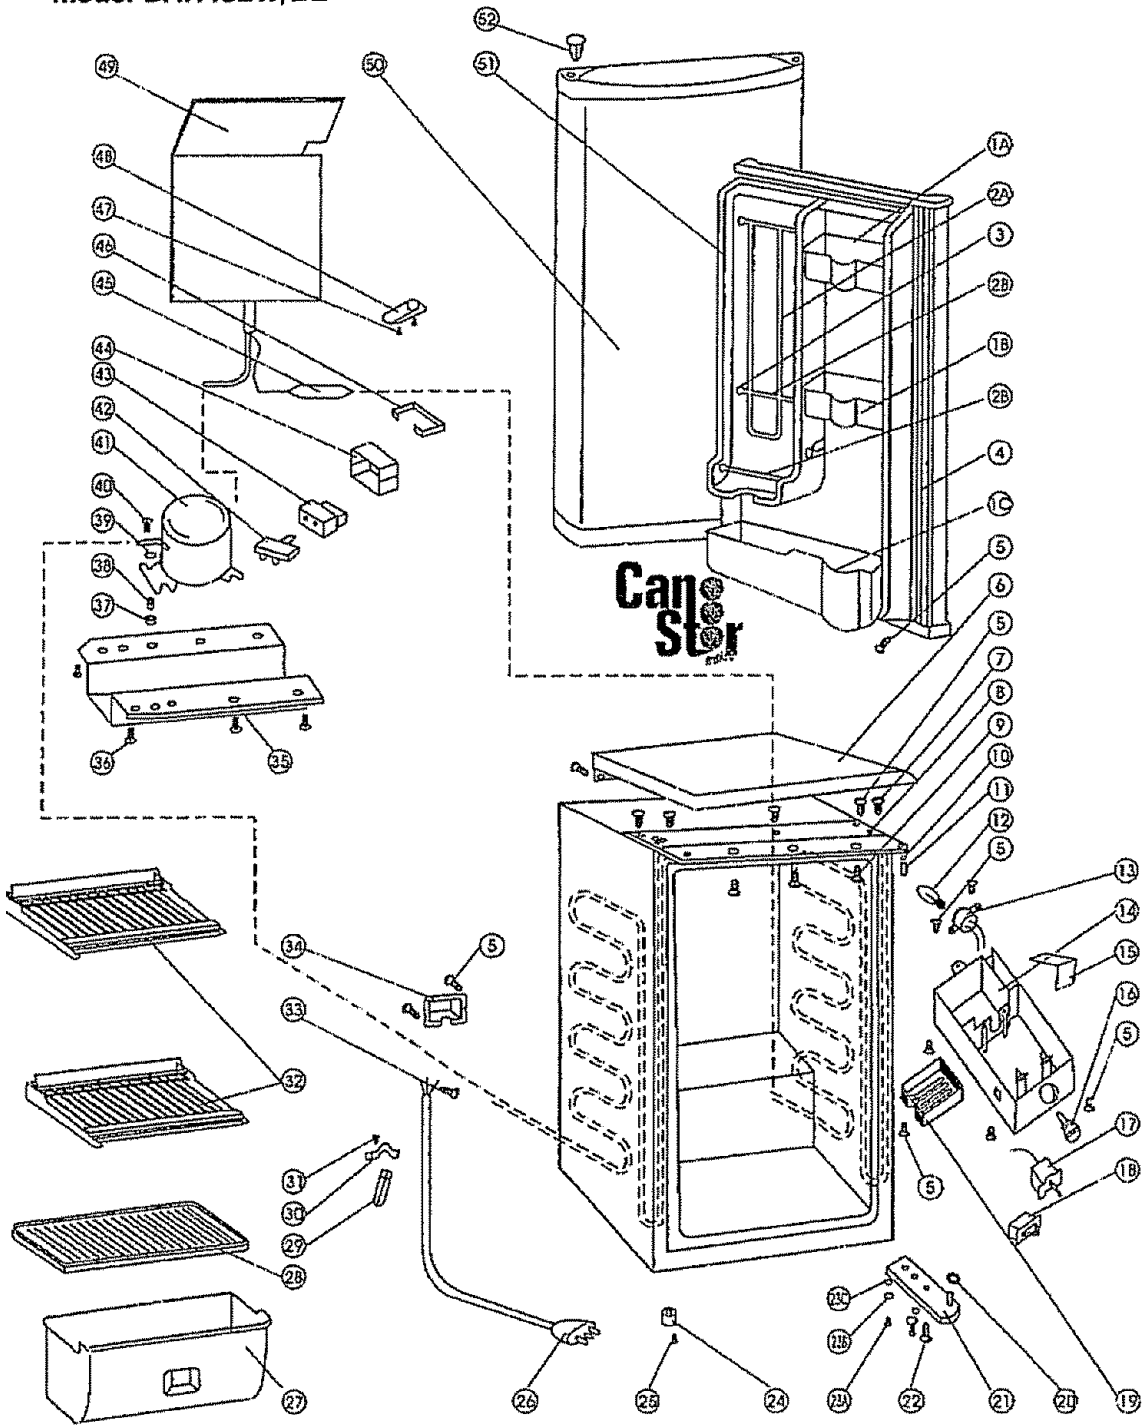

Spare Parts

Model DAR482BLS

I/us. No.	Description	DAC482BLS	
			Part No.
1A	Upper Storage Bin		482.1A
1B	Middle Storage Bin		482.1B
1C	Bottom Storage Bin		482.1C
2A	Can Support (Chute Bar)		482.2A
2B	Can support (Bars For Lower Chute)		482.2B
3	Bushing -Door Shelf		482.3
4	Door Gasket		482.4
5	Self Tapping Screw for Liner		482.5
6	Table top		482.6
7	Fixed Plate Screw		482.7
8	Support Plate		482.8
9	Fixed Table Top Screw		482.9
10	Bushing-Upper Hinge		482.1
11	Upper Hinge		482.11
12	Bulb		482.12
13	Accessories Of Lamp		482.13
14	Thermostat Box		482.14
15	Reflector		482.15
16	Thermostat Knob		482.16
17	Thermostat		482.17
18	Lamp Switch		482.18
19	Lamp Cover		482.19
20	Bushing-Bottom Hinge		482.2
21	Bottom Hinge		482.21
22	Adjustable Foot		482.22
23A	Bottom Hinge Screw		482.23A
23B	Lock Washer		482.23B
23C	Bushing		482.23C
24	Foot		482.24
25	Fixed Foot Screw		482.25
26	Power Supply Cord		482.26
27	Crisper		482.27
28	Flat glass		482.28
29	Wire Clip		482.29
30	Lead Wire Clamp		482.30
31	Wire Clamp Screw		482.31
32	Glass Shelf		482.32
33	Earthing Wire Screw		482.33
34	Switch Cover		482.34
35	Wine Rack		482.35
36	Compressor Support		482.36
37	Compressor Support Screw		482.37
38	Compressor Bolt Washer		482.38
39	Suction Tube Sleeve		482.39
40	Spring Washer		482.4
41	Fixing Screw		482.41
42	Compressor		482.42
43	Overload Protector		482.43
44	PTC Starter		482.44
45	PTC Cover		482.45
46	Dryer		482.46
47	Clamp		482.47
48	Thermostat Mounting Sheet Screw		482.48
49	Thermostat Mounting Sheet		482.49
50	Evaporator		482.5
51	Door		482.51
52	Door Liner		482.52
53	Door Hinge Cover		482.53

REPAIR PARTS
Model DAR452W/BL