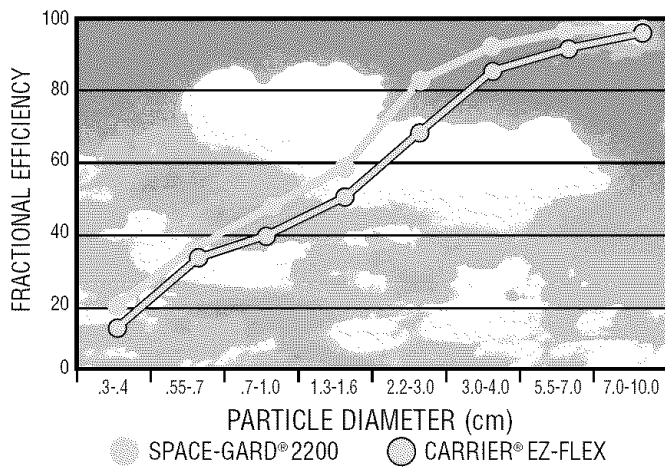

Features:

- **EZ** to assemble...
 - saves up to 99% on assembly time
 - no combs
- **FLEXible** (replaces competitors)
 - MPKA Media Cabinet
 - MACA Media Cabinet
 - Honeywell, Space-Gard, Trion
- MERV 10
- Pressure drop @ 1600 CFM = .265
- Patent Pending

EZ-FLEX™ FLEXIBLE FILTER

DUST FED vs. PRESSURE DROP

FRACTIONAL EFFICIENCY vs. PARTICLE DIAMETER

Both tests done in accordance with ASHRAE Test Standard 52.2
By LMS Technologies, Inc., Bloomington, MN, USA