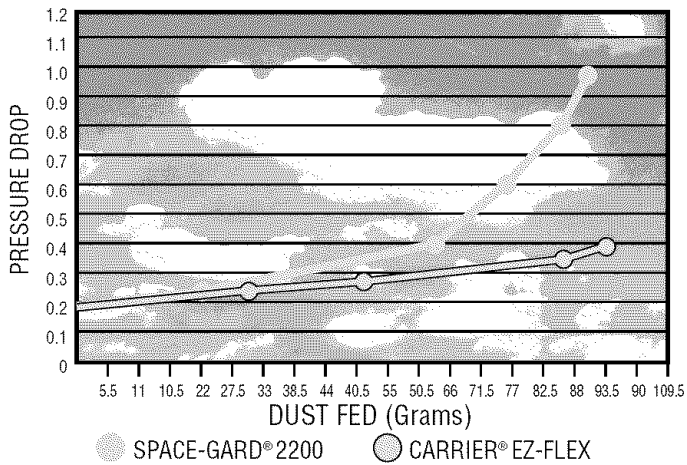

EZ-FLEX™ FLEXIBLE FILTER

DUST FED vs. PRESSURE DROP