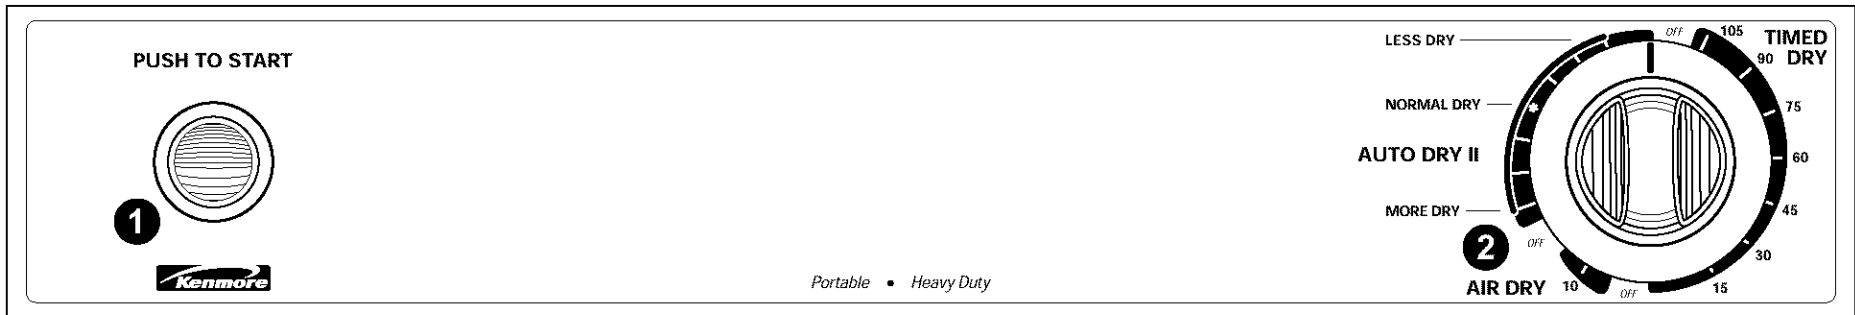

# KENMORE 120-VOLT COMPACT PORTABLE DRYER SECADORA COMPACTA PORTÁTIL KENMORE DE 120 VOLTIOS

Stock No. 82722

## Features –

Become familiar with all features before using your portable dryer. Refer to your owner's manual for feature details.

- 1 PUSH TO START Button
  - 2 Cycle Selector (Timer) Control
    - AUTO DRY II
    - TIMED DRY
    - AIR DRY.
  - 3 Lint Screen
  - 4 Model and Serial No. Plate
  - 5 Side-Swing Door
- Additional Feature
- Non-Adjustable End of Cycle Signal