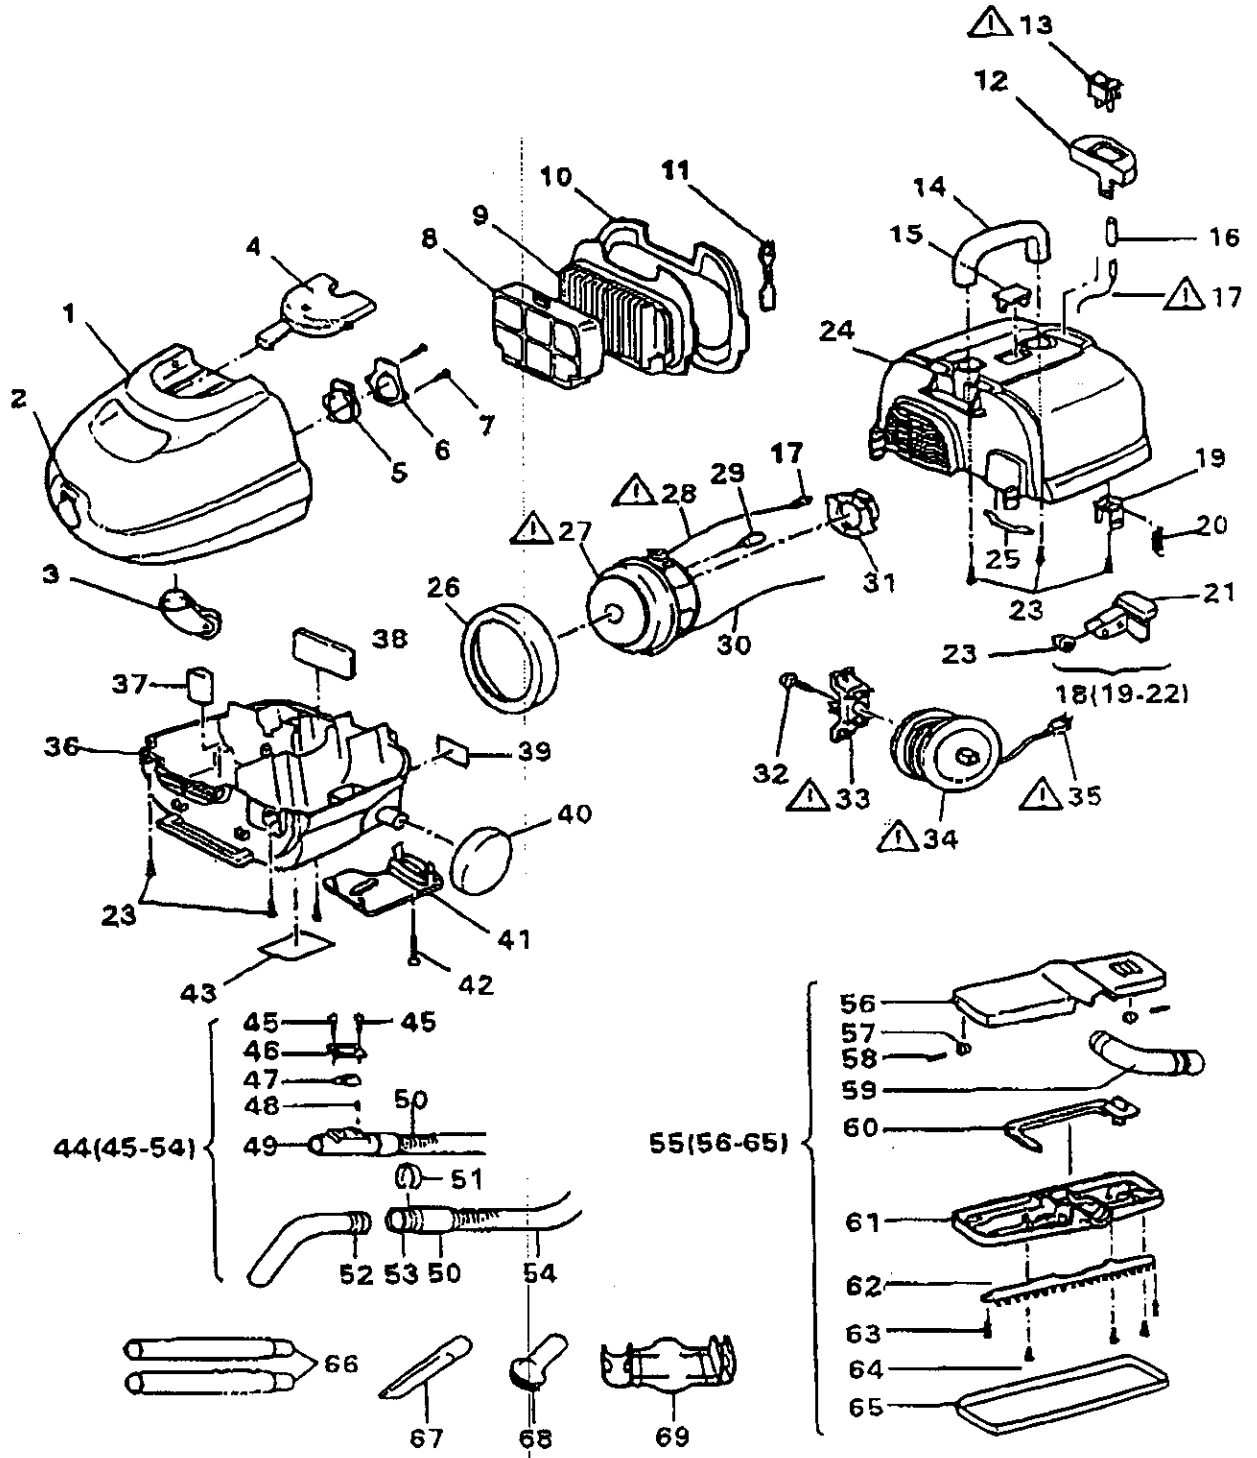

Sears, Roebuck and Co., Hoffman Estates, IL 60179 USA

VACUUM CLEANER AND ATTACHMENT PARTS

For Model: 346.27185790

VACUUM CLEANER AND ATTACHMENT PARTS

For Model: 346.27185790

Key No.	Part No.	Description
1	90505	DUST BOX (BL B-443)
2	90506	DUST BOX INSCRIPTION (BL B-443)
3	90418	CASTER (BK NN-B)
4	90507	CLAMP HOOK (BL B-443)
5	90119	AIR INLET PACKING (BK NN-B)
6	90120	AIR INLET FITTING
7	90095	SCR TPG PAN 4 x 16
8	90458	PRE FILTER
9	90459	DUST FILTER ASS'Y
10	90460	DUST FILTER PACKING
11	90461	DUSTER ARM
12	90508	SWITCH ORNAMENT (BL B-443)
△13	90509	SWITCH
14	90464	HANDLE (BK NN-B)
15	90510	CASE ORNAMENT (BL B-443)
16	90466	TUBE (L = 20)
△17	90511	CORD ASS'Y (BK) L = 280
18	90512	BRAKE ROLLER ASS'Y A (KEY NO.20-23)
19	90468	BRAKE ARM BRACKET
20	90469	BRAKE SPRING
21	90513	BRAKE ARM (BL B-443)
22	90140	BRAKE ROLLER ASS'Y B
23	90163	SCR TPG PAN 4 x 20
24	90514	CASE UPPER (BL B-443)
25	90472	POLYUTHANE FORM A
26	90473	MOTOR CUSHION FRONT
△27	90474	MOTOR COMP. (AC 120V)
△	90475	CARBON BRUSH ASS'Y
△28	90515	CORD ASS'Y (BK) L-350
29	90477	SCREW
30	90478	LEAD WIRE (YL) L-300
31	90428	MOTOR CUSHION REAR
32	90093	SCR TPG TRS 4 x 16
△33	90135	REEL SUPPORTER ASS'Y
△34	90479	CORD REEL COMP. (INCL. CORD)
△35	90480	POWER CORD (U2)
36	90516	CASE LOWER (BL B-443)