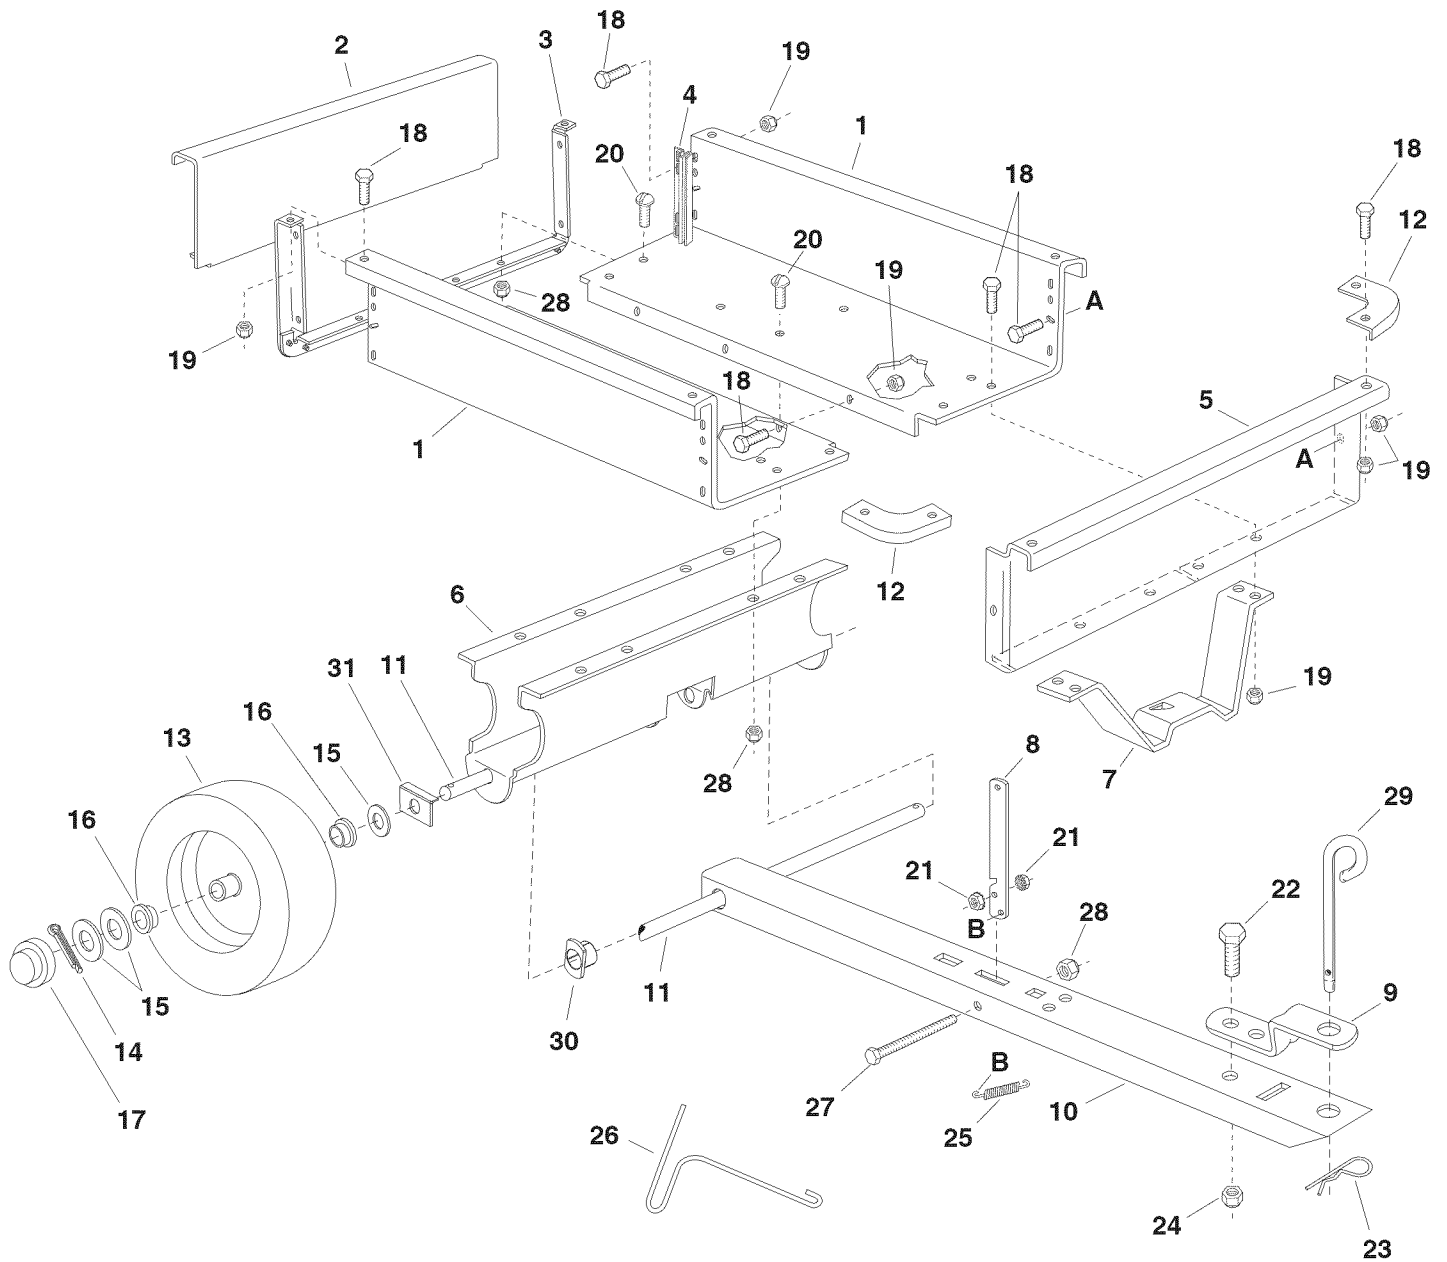

**UTILITY 12 CART**  
**45-01013-999**

REF NO.	PART NO.	DESCRIPTION	QTY	REF NO.	PART NO.	DESCRIPTION	QTY
1	23985	Cart Body	2	17	43014	Hub Cap	2
2	23502	Tailgate	1	18	43866	1/4-20 x 5/8" Hex Bolt	21
3	62458	Tailgate Reinforcement Bracket	1	19	47189	1/4-20 Nylock Nut	21
4	23548	Tailgate Guide	2	20	43814	5/16-18 x 3/4" Truss Hd Bolt	12
5	23492	Front Panel	1	21	46980	5/16-18 Hex Nut (SEMS)	2
6	25996	Wheel Support	1	22	43001	3/8-16 x 1" Hex Bolt	1
7	24497	Latch Stand Bracket	1	23	43343	1/8" Hair Cotter pin	1
8	24498	Latch Lock Lever	1	24	HA21362	3/8-16 Nylock Nut	1
9	23014	Hitch Bracket	1	25	47408	Extension Spring	1
10	24750	Draw Bar Tongue	1	26	47622	Spring Puller Tool	1
11	24896	Axle, Wheel 3/4" Dia	1	27	47407	5/16-18 x 3 3/4" Hex Bolt	1
12	23484	Front Corner Cap	2	28	47810	5/16-18 Nylock Nut	13
13	43008	Wheel 16/4.00 x 8.00	2	29	23353	Hitch Pin	1
14	43010	1/8" dia x 1" Cotter Pin	2	30	44798	Flanged Bearing	2
15	43009	3/4" Flat Washer	4	31	25912	Axle Clip	2
16	44264	Wheel Bearing	4		40788	Owners Manual	1