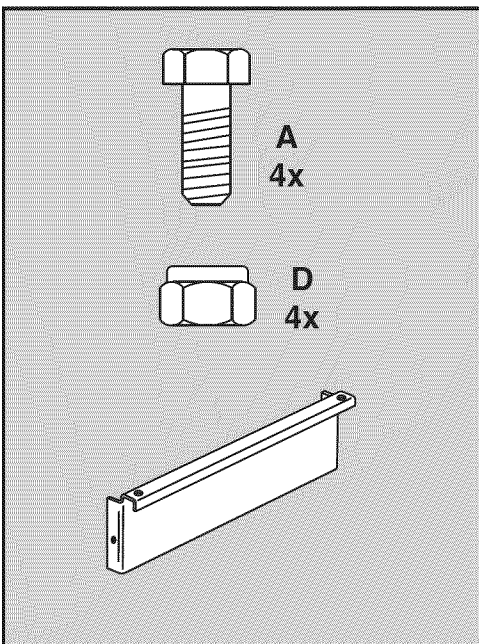

**UTILITY 12 CART**  
**45-01013-999**

REF NO.	PART NO.	DESCRIPTION	QTY	REF NO.	PART NO.	DESCRIPTION	QTY
1	23985	Cart Body	2	17	43014	Hub Cap	2
2	23502	Tailgate	1	18	43866	1/4-20 x 5/8" Hex Bolt	21
3	62458	Tailgate Reinforcement Bracket	1	19	47189	1/4-20 Nylock Nut	21
4	23548	Tailgate Guide	2	20	43814	5/16-18 x 3/4" Truss Hd Bolt	12
5	23492	Front Panel	1	21	46980	5/16-18 Hex Nut (SEMS)	2
6	25996	Wheel Support	1	22	43001	3/8-16 x 1" Hex Bolt	1
7	24497	Latch Stand Bracket	1	23	43343	1/8" Hair Cotter pin	1
8	24498	Latch Lock Lever	1	24	HA21362	3/8-16 Nylock Nut	1
9	23014	Hitch Bracket	1	25	47408	Extension Spring	1
10	24750	Draw Bar Tongue	1	26	47622	Spring Puller Tool	1
11	24896	Axle, Wheel 3/4" Dia	1	27	47407	5/16-18 x 3 3/4" Hex Bolt	1
12	23484	Front Corner Cap	2	28	47810	5/16-18 Nylock Nut	13
13	43008	Wheel 16/4.00 x 8.00	2	29	23353	Hitch Pin	1
14	43010	1/8" dia x 1" Cotter Pin	2	30	44798	Flanged Bearing	2
15	43009	3/4" Flat Washer	4	31	25912	Axle Clip	2
16	44264	Wheel Bearing	4		40788	Owners Manual	1