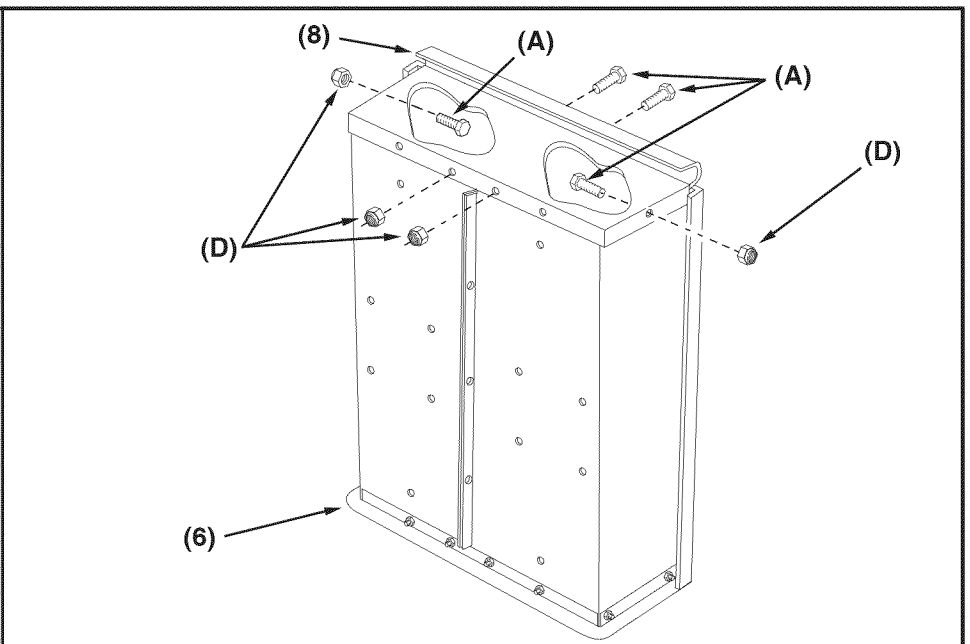

**UTILITY 12 CART**  
**45-01013-999**

REF NO.	PART NO.	DESCRIPTION	QTY	REF NO.	PART NO.	DESCRIPTION	QTY
1	23985	Cart Body	2	17	43014	Hub Cap	2
2	23502	Tailgate	1	18	43866	1/4-20 x 5/8" Hex Bolt	21
3	62458	Tailgate Reinforcement Bracket	1	19	47189	1/4-20 Nylock Nut	21
4	23548	Tailgate Guide	2	20	43814	5/16-18 x 3/4" Truss Hd Bolt	12
5	23492	Front Panel	1	21	46980	5/16-18 Hex Nut (SEMS)	2
6	25996	Wheel Support	1	22	43001	3/8-16 x 1" Hex Bolt	1
7	24497	Latch Stand Bracket	1	23	43343	1/8" Hair Cotter pin	1
8	24498	Latch Lock Lever	1	24	HA21362	3/8-16 Nylock Nut	1
9	23014	Hitch Bracket	1	25	47408	Extension Spring	1
10	24750	Draw Bar Tongue	1	26	47622	Spring Puller Tool	1
11	24896	Axle, Wheel 3/4" Dia	1	27	47407	5/16-18 x 3 3/4" Hex Bolt	1
12	23484	Front Corner Cap	2	28	47810	5/16-18 Nylock Nut	13
13	43008	Wheel 16/4.00 x 8.00	2	29	23353	Hitch Pin	1
14	43010	1/8" dia x 1" Cotter Pin	2	30	44798	Flanged Bearing	2
15	43009	3/4" Flat Washer	4	31	25912	Axle Clip	2
16	44264	Wheel Bearing	4		40788	Owners Manual	1