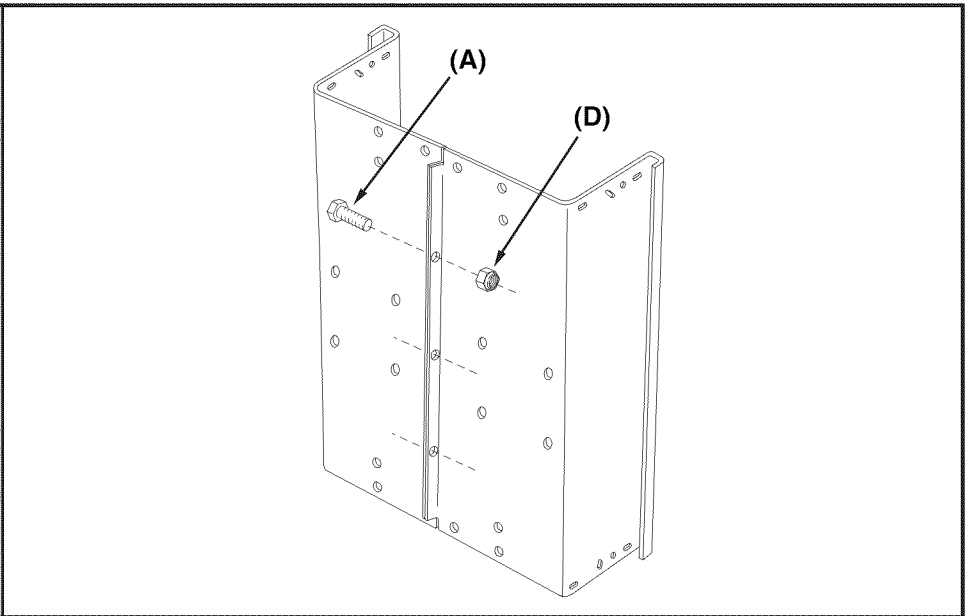

**UTILITY 12 CART**  
**45-01013-999**

REF NO.	PART NO.	DESCRIPTION	QTY	REF NO.	PART NO.	DESCRIPTION	QTY
1	23985	Cart Body	2	17	43014	Hub Cap	2
2	23502	Tailgate	1	18	43866	1/4-20 x 5/8" Hex Bolt	21
3	62458	Tailgate Reinforcement Bracket	1	19	47189	1/4-20 Nylock Nut	21
4	23548	Tailgate Guide	2	20	43814	5/16-18 x 3/4" Truss Hd Bolt	12
5	23492	Front Panel	1	21	46980	5/16-18 Hex Nut (SEMS)	2
6	25996	Wheel Support	1	22	43001	3/8-16 x 1" Hex Bolt	1
7	24497	Latch Stand Bracket	1	23	43343	1/8" Hair Cotter pin	1
8	24498	Latch Lock Lever	1	24	HA21362	3/8-16 Nylock Nut	1
9	23014	Hitch Bracket	1	25	47408	Extension Spring	1
10	24750	Draw Bar Tongue	1	26	47622	Spring Puller Tool	1
11	24896	Axle, Wheel 3/4" Dia	1	27	47407	5/16-18 x 3 3/4" Hex Bolt	1
12	23484	Front Corner Cap	2	28	47810	5/16-18 Nylock Nut	13
13	43008	Wheel 16/4.00 x 8.00	2	29	23353	Hitch Pin	1
14	43010	1/8" dia x 1" Cotter Pin	2	30	44798	Flanged Bearing	2
15	43009	3/4" Flat Washer	4	31	25912	Axle Clip	2
16	44264	Wheel Bearing	4		40788	Owners Manual	1