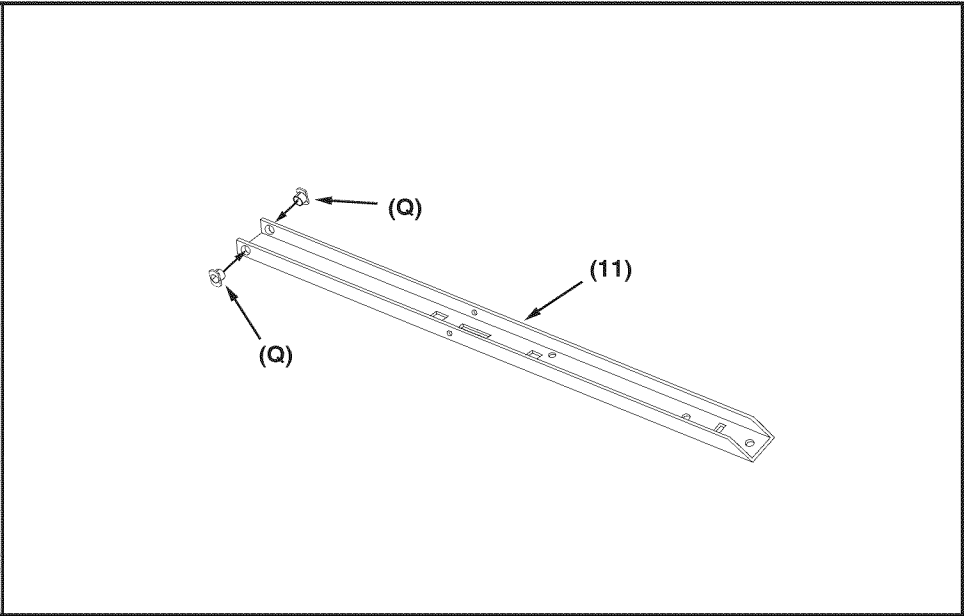

**UTILITY 12 CART**  
**45-01013-999**

REF NO.	PART NO.	DESCRIPTION	QTY	REF NO.	PART NO.	DESCRIPTION	QTY
1	23985	Cart Body	2	17	43014	Hub Cap	2
2	23502	Tailgate	1	18	43866	1/4-20 x 5/8" Hex Bolt	21
3	62458	Tailgate Reinforcement Bracket	1	19	47189	1/4-20 Nylock Nut	21
4	23548	Tailgate Guide	2	20	43814	5/16-18 x 3/4" Truss Hd Bolt	12
5	23492	Front Panel	1	21	46980	5/16-18 Hex Nut (SEMS)	2
6	25996	Wheel Support	1	22	43001	3/8-16 x 1" Hex Bolt	1
7	24497	Latch Stand Bracket	1	23	43343	1/8" Hair Cotter pin	1
8	24498	Latch Lock Lever	1	24	HA21362	3/8-16 Nylock Nut	1
9	23014	Hitch Bracket	1	25	47408	Extension Spring	1
10	24750	Draw Bar Tongue	1	26	47622	Spring Puller Tool	1
11	24896	Axle, Wheel 3/4" Dia	1	27	47407	5/16-18 x 3 3/4" Hex Bolt	1
12	23484	Front Corner Cap	2	28	47810	5/16-18 Nylock Nut	13
13	43008	Wheel 16/4.00 x 8.00	2	29	23353	Hitch Pin	1
14	43010	1/8" dia x 1" Cotter Pin	2	30	44798	Flanged Bearing	2
15	43009	3/4" Flat Washer	4	31	25912	Axle Clip	2
16	44264	Wheel Bearing	4		40788	Owners Manual	1