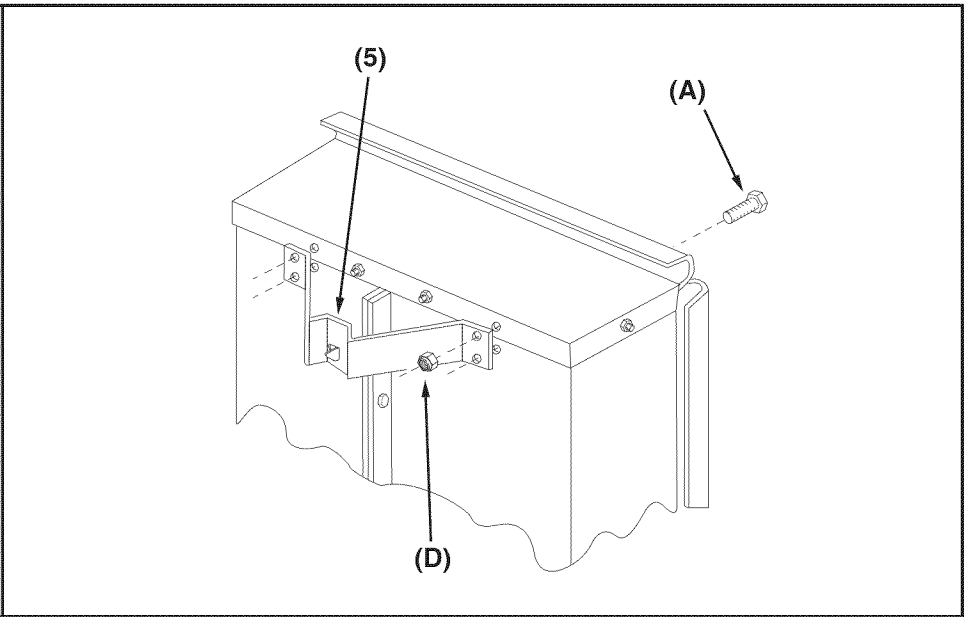

**UTILITY 12 CART**  
**45-01013-999**

REF NO.	PART NO.	DESCRIPTION	QTY	REF NO.	PART NO.	DESCRIPTION	QTY
1	23985	Cart Body	2	17	43014	Hub Cap	2
2	23502	Tailgate	1	18	43866	1/4-20 x 5/8" Hex Bolt	21
3	62458	Tailgate Reinforcement Bracket	1	19	47189	1/4-20 Nylock Nut	21
4	23548	Tailgate Guide	2	20	43814	5/16-18 x 3/4" Truss Hd Bolt	12
5	23492	Front Panel	1	21	46980	5/16-18 Hex Nut (SEMS)	2
6	25996	Wheel Support	1	22	43001	3/8-16 x 1" Hex Bolt	1
7	24497	Latch Stand Bracket	1	23	43343	1/8" Hair Cotter pin	1
8	24498	Latch Lock Lever	1	24	HA21362	3/8-16 Nylock Nut	1
9	23014	Hitch Bracket	1	25	47408	Extension Spring	1
10	24750	Draw Bar Tongue	1	26	47622	Spring Puller Tool	1
11	24896	Axle, Wheel 3/4" Dia	1	27	47407	5/16-18 x 3 3/4" Hex Bolt	1
12	23484	Front Corner Cap	2	28	47810	5/16-18 Nylock Nut	13
13	43008	Wheel 16/4.00 x 8.00	2	29	23353	Hitch Pin	1
14	43010	1/8" dia x 1" Cotter Pin	2	30	44798	Flanged Bearing	2
15	43009	3/4" Flat Washer	4	31	25912	Axle Clip	2
16	44264	Wheel Bearing	4		40788	Owners Manual	1