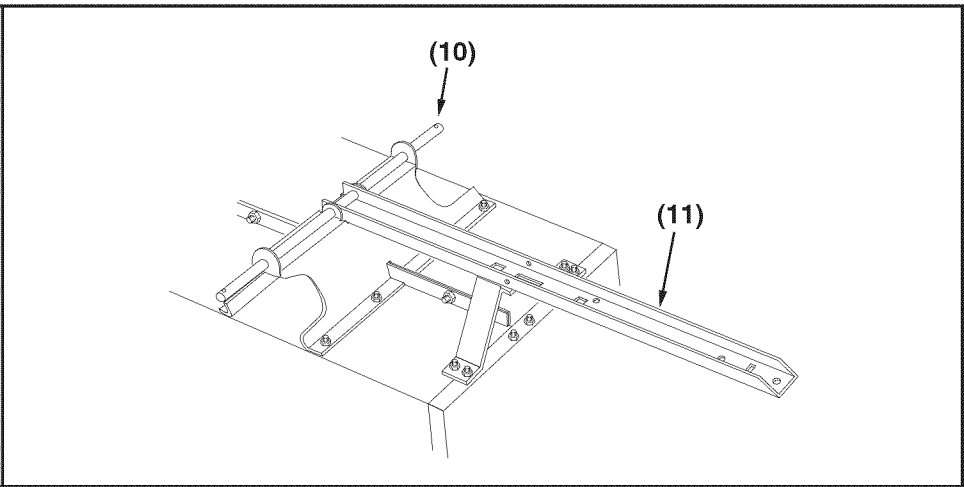

**UTILITY 12 CART**  
**45-01013-999**

REF NO.	PART NO.	DESCRIPTION	QTY	REF NO.	PART NO.	DESCRIPTION	QTY
1	23985	Cart Body	2	17	43014	Hub Cap	2
2	23502	Tailgate	1	18	43866	1/4-20 x 5/8" Hex Bolt	21
3	62458	Tailgate Reinforcement Bracket	1	19	47189	1/4-20 Nylock Nut	21
4	23548	Tailgate Guide	2	20	43814	5/16-18 x 3/4" Truss Hd Bolt	12
5	23492	Front Panel	1	21	46980	5/16-18 Hex Nut (SEMS)	2
6	25996	Wheel Support	1	22	43001	3/8-16 x 1" Hex Bolt	1
7	24497	Latch Stand Bracket	1	23	43343	1/8" Hair Cotter pin	1
8	24498	Latch Lock Lever	1	24	HA21362	3/8-16 Nylock Nut	1
9	23014	Hitch Bracket	1	25	47408	Extension Spring	1
10	24750	Draw Bar Tongue	1	26	47622	Spring Puller Tool	1
11	24896	Axle, Wheel 3/4" Dia	1	27	47407	5/16-18 x 3 3/4" Hex Bolt	1
12	23484	Front Corner Cap	2	28	47810	5/16-18 Nylock Nut	13
13	43008	Wheel 16/4.00 x 8.00	2	29	23353	Hitch Pin	1
14	43010	1/8" dia x 1" Cotter Pin	2	30	44798	Flanged Bearing	2
15	43009	3/4" Flat Washer	4	31	25912	Axle Clip	2
16	44264	Wheel Bearing	4		40788	Owners Manual	1