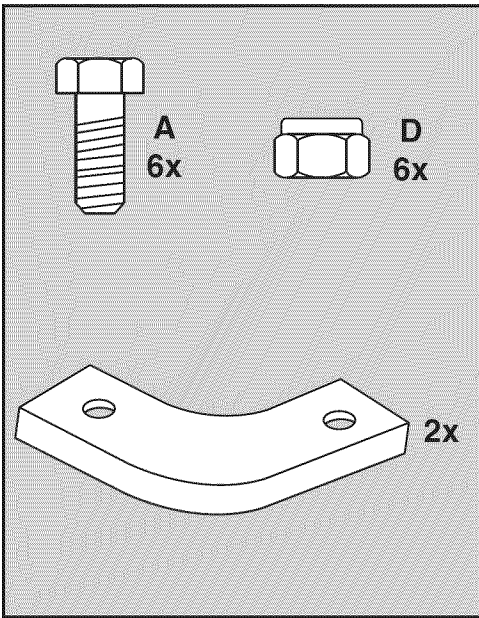

**UTILITY 12 CART**  
**45-01013-999**

REF NO.	PART NO.	DESCRIPTION	QTY	REF NO.	PART NO.	DESCRIPTION	QTY
1	23985	Cart Body	2	17	43014	Hub Cap	2
2	23502	Tailgate	1	18	43866	1/4-20 x 5/8" Hex Bolt	21
3	62458	Tailgate Reinforcement Bracket	1	19	47189	1/4-20 Nylock Nut	21
4	23548	Tailgate Guide	2	20	43814	5/16-18 x 3/4" Truss Hd Bolt	12
5	23492	Front Panel	1	21	46980	5/16-18 Hex Nut (SEMS)	2
6	25996	Wheel Support	1	22	43001	3/8-16 x 1" Hex Bolt	1
7	24497	Latch Stand Bracket	1	23	43343	1/8" Hair Cotter pin	1
8	24498	Latch Lock Lever	1	24	HA21362	3/8-16 Nylock Nut	1
9	23014	Hitch Bracket	1	25	47408	Extension Spring	1
10	24750	Draw Bar Tongue	1	26	47622	Spring Puller Tool	1
11	24896	Axle, Wheel 3/4" Dia	1	27	47407	5/16-18 x 3 3/4" Hex Bolt	1
12	23484	Front Corner Cap	2	28	47810	5/16-18 Nylock Nut	13
13	43008	Wheel 16/4.00 x 8.00	2	29	23353	Hitch Pin	1
14	43010	1/8" dia x 1" Cotter Pin	2	30	44798	Flanged Bearing	2
15	43009	3/4" Flat Washer	4	31	25912	Axle Clip	2
16	44264	Wheel Bearing	4		40788	Owners Manual	1