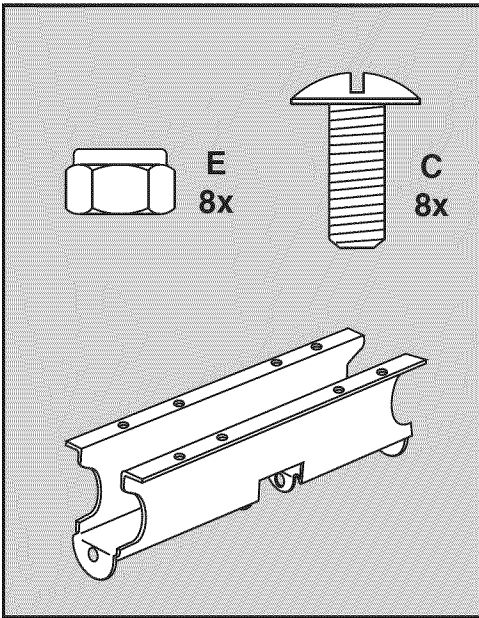

**UTILITY 12 CART**  
**45-01013-999**

REF NO.	PART NO.	DESCRIPTION	QTY	REF NO.	PART NO.	DESCRIPTION	QTY
1	23985	Cart Body	2	17	43014	Hub Cap	2
2	23502	Tailgate	1	18	43866	1/4-20 x 5/8" Hex Bolt	21
3	62458	Tailgate Reinforcement Bracket	1	19	47189	1/4-20 Nylock Nut	21
4	23548	Tailgate Guide	2	20	43814	5/16-18 x 3/4" Truss Hd Bolt	12
5	23492	Front Panel	1	21	46980	5/16-18 Hex Nut (SEMS)	2
6	25996	Wheel Support	1	22	43001	3/8-16 x 1" Hex Bolt	1
7	24497	Latch Stand Bracket	1	23	43343	1/8" Hair Cotter pin	1
8	24498	Latch Lock Lever	1	24	HA21362	3/8-16 Nylock Nut	1
9	23014	Hitch Bracket	1	25	47408	Extension Spring	1
10	24750	Draw Bar Tongue	1	26	47622	Spring Puller Tool	1
11	24896	Axle, Wheel 3/4" Dia	1	27	47407	5/16-18 x 3 3/4" Hex Bolt	1
12	23484	Front Corner Cap	2	28	47810	5/16-18 Nylock Nut	13
13	43008	Wheel 16/4.00 x 8.00	2	29	23353	Hitch Pin	1
14	43010	1/8" dia x 1" Cotter Pin	2	30	44798	Flanged Bearing	2
15	43009	3/4" Flat Washer	4	31	25912	Axle Clip	2
16	44264	Wheel Bearing	4		40788	Owners Manual	1