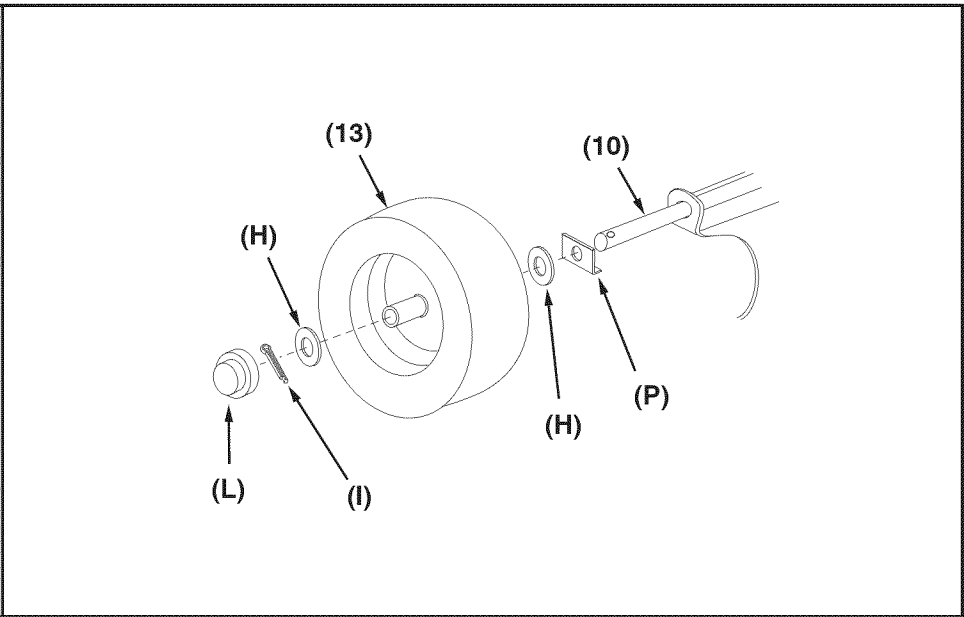

**UTILITY 12 CART**  
**45-01013-999**

REF NO.	PART NO.	DESCRIPTION	QTY	REF NO.	PART NO.	DESCRIPTION	QTY
1	23985	Cart Body	2	17	43014	Hub Cap	2
2	23502	Tailgate	1	18	43866	1/4-20 x 5/8" Hex Bolt	21
3	62458	Tailgate Reinforcement Bracket	1	19	47189	1/4-20 Nylock Nut	21
4	23548	Tailgate Guide	2	20	43814	5/16-18 x 3/4" Truss Hd Bolt	12
5	23492	Front Panel	1	21	46980	5/16-18 Hex Nut (SEMS)	2
6	25996	Wheel Support	1	22	43001	3/8-16 x 1" Hex Bolt	1
7	24497	Latch Stand Bracket	1	23	43343	1/8" Hair Cotter pin	1
8	24498	Latch Lock Lever	1	24	HA21362	3/8-16 Nylock Nut	1
9	23014	Hitch Bracket	1	25	47408	Extension Spring	1
10	24750	Draw Bar Tongue	1	26	47622	Spring Puller Tool	1
11	24896	Axle, Wheel 3/4" Dia	1	27	47407	5/16-18 x 3 3/4" Hex Bolt	1
12	23484	Front Corner Cap	2	28	47810	5/16-18 Nylock Nut	13
13	43008	Wheel 16/4.00 x 8.00	2	29	23353	Hitch Pin	1
14	43010	1/8" dia x 1" Cotter Pin	2	30	44798	Flanged Bearing	2
15	43009	3/4" Flat Washer	4	31	25912	Axle Clip	2
16	44264	Wheel Bearing	4		40788	Owners Manual	1