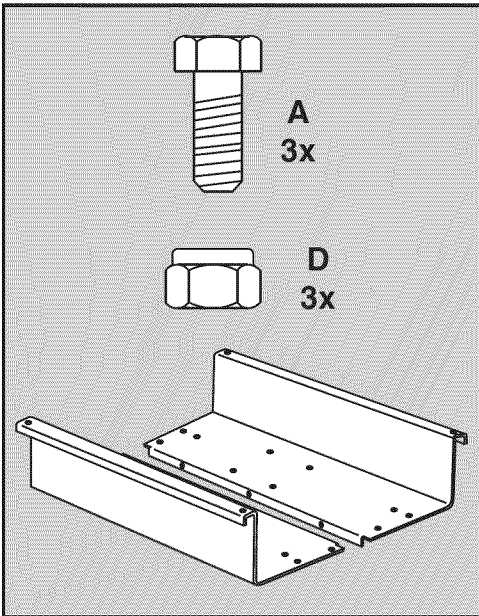

**UTILITY 12 CART**  
**45-01013-999**

REF NO.	PART NO.	DESCRIPTION	QTY	REF NO.	PART NO.	DESCRIPTION	QTY
1	23985	Cart Body	2	17	43014	Hub Cap	2
2	23502	Tailgate	1	18	43866	1/4-20 x 5/8" Hex Bolt	21
3	62458	Tailgate Reinforcement Bracket	1	19	47189	1/4-20 Nylock Nut	21
4	23548	Tailgate Guide	2	20	43814	5/16-18 x 3/4" Truss Hd Bolt	12
5	23492	Front Panel	1	21	46980	5/16-18 Hex Nut (SEMS)	2
6	25996	Wheel Support	1	22	43001	3/8-16 x 1" Hex Bolt	1
7	24497	Latch Stand Bracket	1	23	43343	1/8" Hair Cotter pin	1
8	24498	Latch Lock Lever	1	24	HA21362	3/8-16 Nylock Nut	1
9	23014	Hitch Bracket	1	25	47408	Extension Spring	1
10	24750	Draw Bar Tongue	1	26	47622	Spring Puller Tool	1
11	24896	Axle, Wheel 3/4" Dia	1	27	47407	5/16-18 x 3 3/4" Hex Bolt	1
12	23484	Front Corner Cap	2	28	47810	5/16-18 Nylock Nut	13
13	43008	Wheel 16/4.00 x 8.00	2	29	23353	Hitch Pin	1
14	43010	1/8" dia x 1" Cotter Pin	2	30	44798	Flanged Bearing	2
15	43009	3/4" Flat Washer	4	31	25912	Axle Clip	2
16	44264	Wheel Bearing	4		40788	Owners Manual	1