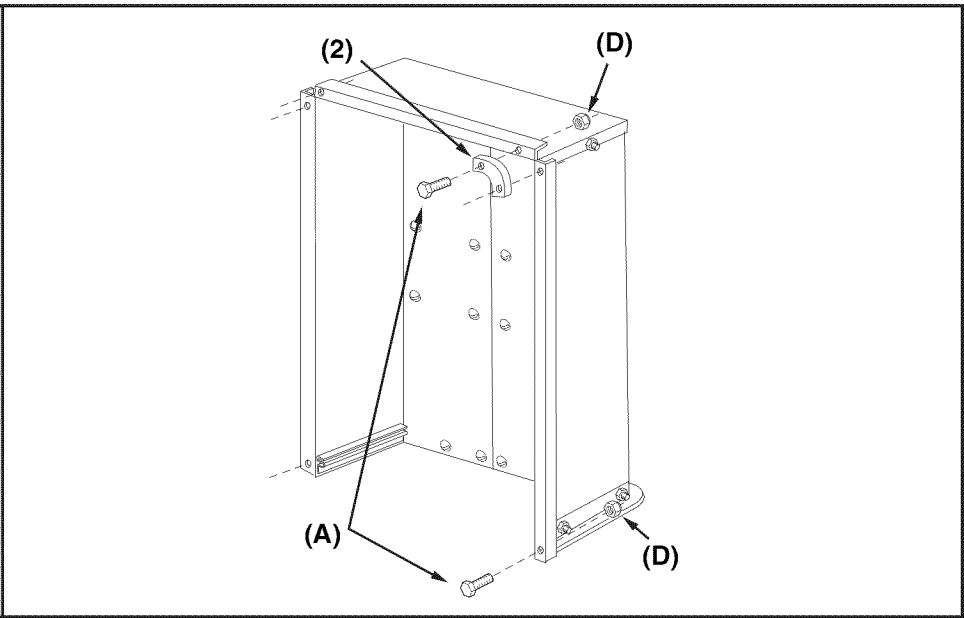

**UTILITY 12 CART**  
**45-01013-999**

REF NO.	PART NO.	DESCRIPTION	QTY	REF NO.	PART NO.	DESCRIPTION	QTY
1	23985	Cart Body	2	17	43014	Hub Cap	2
2	23502	Tailgate	1	18	43866	1/4-20 x 5/8" Hex Bolt	21
3	62458	Tailgate Reinforcement Bracket	1	19	47189	1/4-20 Nylock Nut	21
4	23548	Tailgate Guide	2	20	43814	5/16-18 x 3/4" Truss Hd Bolt	12
5	23492	Front Panel	1	21	46980	5/16-18 Hex Nut (SEMS)	2
6	25996	Wheel Support	1	22	43001	3/8-16 x 1" Hex Bolt	1
7	24497	Latch Stand Bracket	1	23	43343	1/8" Hair Cotter pin	1
8	24498	Latch Lock Lever	1	24	HA21362	3/8-16 Nylock Nut	1
9	23014	Hitch Bracket	1	25	47408	Extension Spring	1
10	24750	Draw Bar Tongue	1	26	47622	Spring Puller Tool	1
11	24896	Axle, Wheel 3/4" Dia	1	27	47407	5/16-18 x 3 3/4" Hex Bolt	1
12	23484	Front Corner Cap	2	28	47810	5/16-18 Nylock Nut	13
13	43008	Wheel 16/4.00 x 8.00	2	29	23353	Hitch Pin	1
14	43010	1/8" dia x 1" Cotter Pin	2	30	44798	Flanged Bearing	2
15	43009	3/4" Flat Washer	4	31	25912	Axle Clip	2
16	44264	Wheel Bearing	4		40788	Owners Manual	1