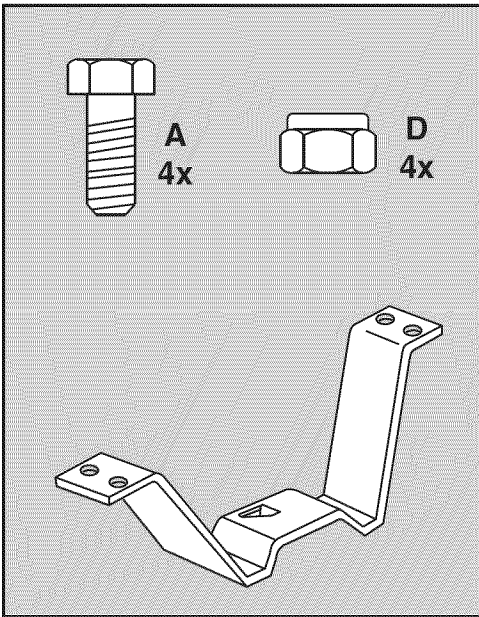

**UTILITY 12 CART**  
**45-01013-999**

REF NO.	PART NO.	DESCRIPTION	QTY	REF NO.	PART NO.	DESCRIPTION	QTY
1	23985	Cart Body	2	17	43014	Hub Cap	2
2	23502	Tailgate	1	18	43866	1/4-20 x 5/8" Hex Bolt	21
3	62458	Tailgate Reinforcement Bracket	1	19	47189	1/4-20 Nylock Nut	21
4	23548	Tailgate Guide	2	20	43814	5/16-18 x 3/4" Truss Hd Bolt	12
5	23492	Front Panel	1	21	46980	5/16-18 Hex Nut (SEMS)	2
6	25996	Wheel Support	1	22	43001	3/8-16 x 1" Hex Bolt	1
7	24497	Latch Stand Bracket	1	23	43343	1/8" Hair Cotter pin	1
8	24498	Latch Lock Lever	1	24	HA21362	3/8-16 Nylock Nut	1
9	23014	Hitch Bracket	1	25	47408	Extension Spring	1
10	24750	Draw Bar Tongue	1	26	47622	Spring Puller Tool	1
11	24896	Axle, Wheel 3/4" Dia	1	27	47407	5/16-18 x 3 3/4" Hex Bolt	1
12	23484	Front Corner Cap	2	28	47810	5/16-18 Nylock Nut	13
13	43008	Wheel 16/4.00 x 8.00	2	29	23353	Hitch Pin	1
14	43010	1/8" dia x 1" Cotter Pin	2	30	44798	Flanged Bearing	2
15	43009	3/4" Flat Washer	4	31	25912	Axle Clip	2
16	44264	Wheel Bearing	4		40788	Owners Manual	1