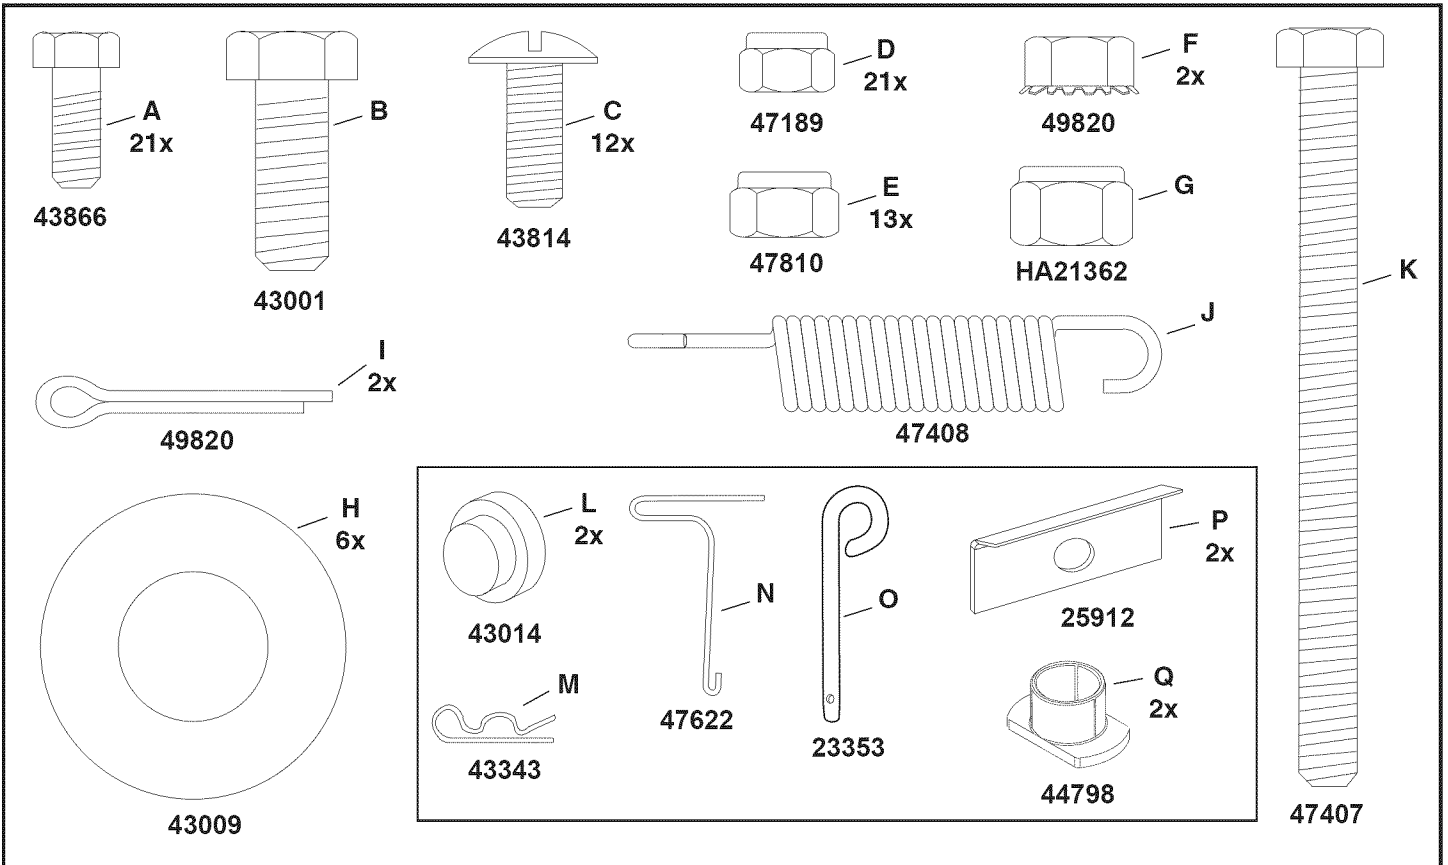

**UTILITY 12 CART**  
**45-01013-999**

REF NO.	PART NO.	DESCRIPTION	QTY	REF NO.	PART NO.	DESCRIPTION	QTY
1	23985	Cart Body	2	17	43014	Hub Cap	2
2	23502	Tailgate	1	18	43866	1/4-20 x 5/8" Hex Bolt	21
3	62458	Tailgate Reinforcement Bracket	1	19	47189	1/4-20 Nylock Nut	21
4	23548	Tailgate Guide	2	20	43814	5/16-18 x 3/4" Truss Hd Bolt	12
5	23492	Front Panel	1	21	46980	5/16-18 Hex Nut (SEMS)	2
6	25996	Wheel Support	1	22	43001	3/8-16 x 1" Hex Bolt	1
7	24497	Latch Stand Bracket	1	23	43343	1/8" Hair Cotter pin	1
8	24498	Latch Lock Lever	1	24	HA21362	3/8-16 Nylock Nut	1
9	23014	Hitch Bracket	1	25	47408	Extension Spring	1
10	24750	Draw Bar Tongue	1	26	47622	Spring Puller Tool	1
11	24896	Axle, Wheel 3/4" Dia	1	27	47407	5/16-18 x 3 3/4" Hex Bolt	1
12	23484	Front Corner Cap	2	28	47810	5/16-18 Nylock Nut	13
13	43008	Wheel 16/4.00 x 8.00	2	29	23353	Hitch Pin	1
14	43010	1/8" dia x 1" Cotter Pin	2	30	44798	Flanged Bearing	2
15	43009	3/4" Flat Washer	4	31	25912	Axle Clip	2
16	44264	Wheel Bearing	4		40788	Owners Manual	1