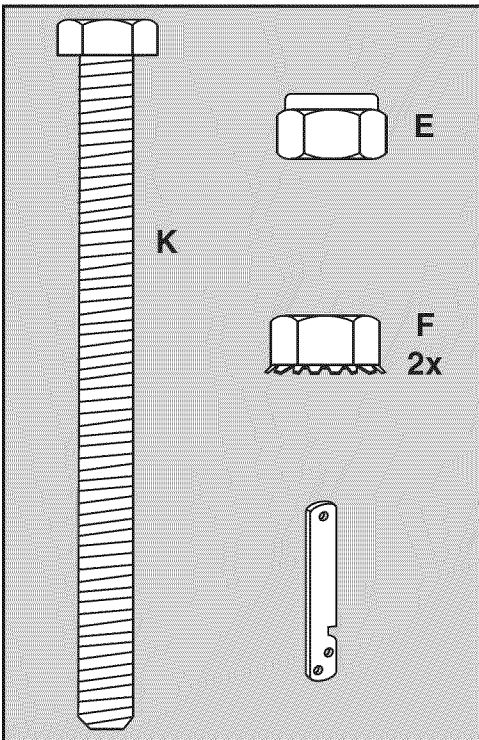

**UTILITY 12 CART**  
**45-01013-999**

REF NO.	PART NO.	DESCRIPTION	QTY	REF NO.	PART NO.	DESCRIPTION	QTY
1	23985	Cart Body	2	17	43014	Hub Cap	2
2	23502	Tailgate	1	18	43866	1/4-20 x 5/8" Hex Bolt	21
3	62458	Tailgate Reinforcement Bracket	1	19	47189	1/4-20 Nylock Nut	21
4	23548	Tailgate Guide	2	20	43814	5/16-18 x 3/4" Truss Hd Bolt	12
5	23492	Front Panel	1	21	46980	5/16-18 Hex Nut (SEMS)	2
6	25996	Wheel Support	1	22	43001	3/8-16 x 1" Hex Bolt	1
7	24497	Latch Stand Bracket	1	23	43343	1/8" Hair Cotter pin	1
8	24498	Latch Lock Lever	1	24	HA21362	3/8-16 Nylock Nut	1
9	23014	Hitch Bracket	1	25	47408	Extension Spring	1
10	24750	Draw Bar Tongue	1	26	47622	Spring Puller Tool	1
11	24896	Axle, Wheel 3/4" Dia	1	27	47407	5/16-18 x 3 3/4" Hex Bolt	1
12	23484	Front Corner Cap	2	28	47810	5/16-18 Nylock Nut	13
13	43008	Wheel 16/4.00 x 8.00	2	29	23353	Hitch Pin	1
14	43010	1/8" dia x 1" Cotter Pin	2	30	44798	Flanged Bearing	2
15	43009	3/4" Flat Washer	4	31	25912	Axle Clip	2
16	44264	Wheel Bearing	4		40788	Owners Manual	1