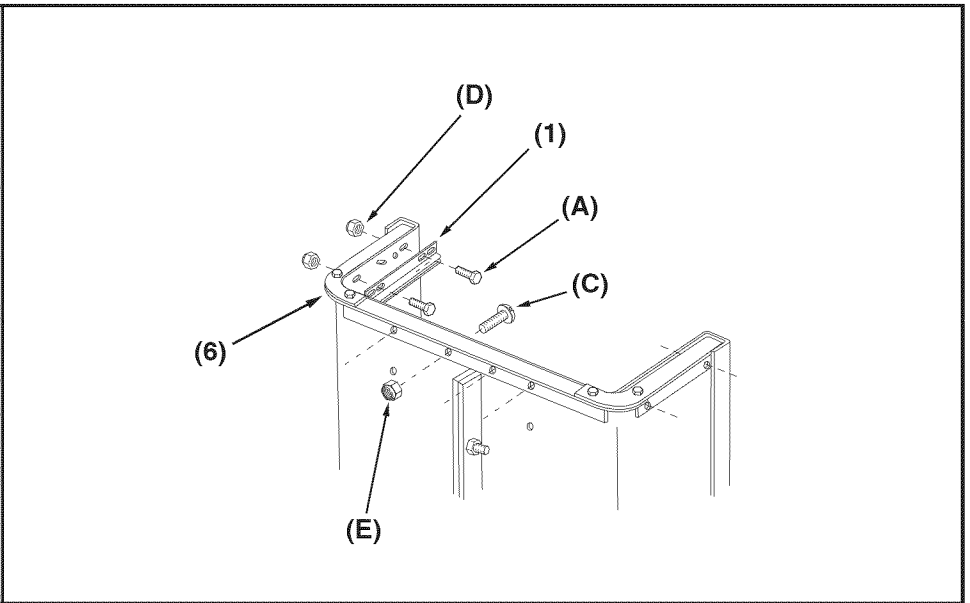

**UTILITY 12 CART**  
**45-01013-999**

REF NO.	PART NO.	DESCRIPTION	QTY	REF NO.	PART NO.	DESCRIPTION	QTY
1	23985	Cart Body	2	17	43014	Hub Cap	2
2	23502	Tailgate	1	18	43866	1/4-20 x 5/8" Hex Bolt	21
3	62458	Tailgate Reinforcement Bracket	1	19	47189	1/4-20 Nylock Nut	21
4	23548	Tailgate Guide	2	20	43814	5/16-18 x 3/4" Truss Hd Bolt	12
5	23492	Front Panel	1	21	46980	5/16-18 Hex Nut (SEMS)	2
6	25996	Wheel Support	1	22	43001	3/8-16 x 1" Hex Bolt	1
7	24497	Latch Stand Bracket	1	23	43343	1/8" Hair Cotter pin	1
8	24498	Latch Lock Lever	1	24	HA21362	3/8-16 Nylock Nut	1
9	23014	Hitch Bracket	1	25	47408	Extension Spring	1
10	24750	Draw Bar Tongue	1	26	47622	Spring Puller Tool	1
11	24896	Axle, Wheel 3/4" Dia	1	27	47407	5/16-18 x 3 3/4" Hex Bolt	1
12	23484	Front Corner Cap	2	28	47810	5/16-18 Nylock Nut	13
13	43008	Wheel 16/4.00 x 8.00	2	29	23353	Hitch Pin	1
14	43010	1/8" dia x 1" Cotter Pin	2	30	44798	Flanged Bearing	2
15	43009	3/4" Flat Washer	4	31	25912	Axle Clip	2
16	44264	Wheel Bearing	4		40788	Owners Manual	1