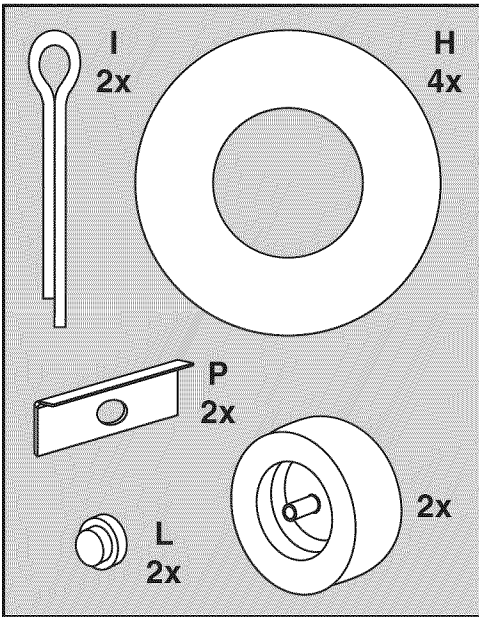

**UTILITY 12 CART**  
**45-01013-999**

REF NO.	PART NO.	DESCRIPTION	QTY	REF NO.	PART NO.	DESCRIPTION	QTY
1	23985	Cart Body	2	17	43014	Hub Cap	2
2	23502	Tailgate	1	18	43866	1/4-20 x 5/8" Hex Bolt	21
3	62458	Tailgate Reinforcement Bracket	1	19	47189	1/4-20 Nylock Nut	21
4	23548	Tailgate Guide	2	20	43814	5/16-18 x 3/4" Truss Hd Bolt	12
5	23492	Front Panel	1	21	46980	5/16-18 Hex Nut (SEMS)	2
6	25996	Wheel Support	1	22	43001	3/8-16 x 1" Hex Bolt	1
7	24497	Latch Stand Bracket	1	23	43343	1/8" Hair Cotter pin	1
8	24498	Latch Lock Lever	1	24	HA21362	3/8-16 Nylock Nut	1
9	23014	Hitch Bracket	1	25	47408	Extension Spring	1
10	24750	Draw Bar Tongue	1	26	47622	Spring Puller Tool	1
11	24896	Axle, Wheel 3/4" Dia	1	27	47407	5/16-18 x 3 3/4" Hex Bolt	1
12	23484	Front Corner Cap	2	28	47810	5/16-18 Nylock Nut	13
13	43008	Wheel 16/4.00 x 8.00	2	29	23353	Hitch Pin	1
14	43010	1/8" dia x 1" Cotter Pin	2	30	44798	Flanged Bearing	2
15	43009	3/4" Flat Washer	4	31	25912	Axle Clip	2
16	44264	Wheel Bearing	4		40788	Owners Manual	1