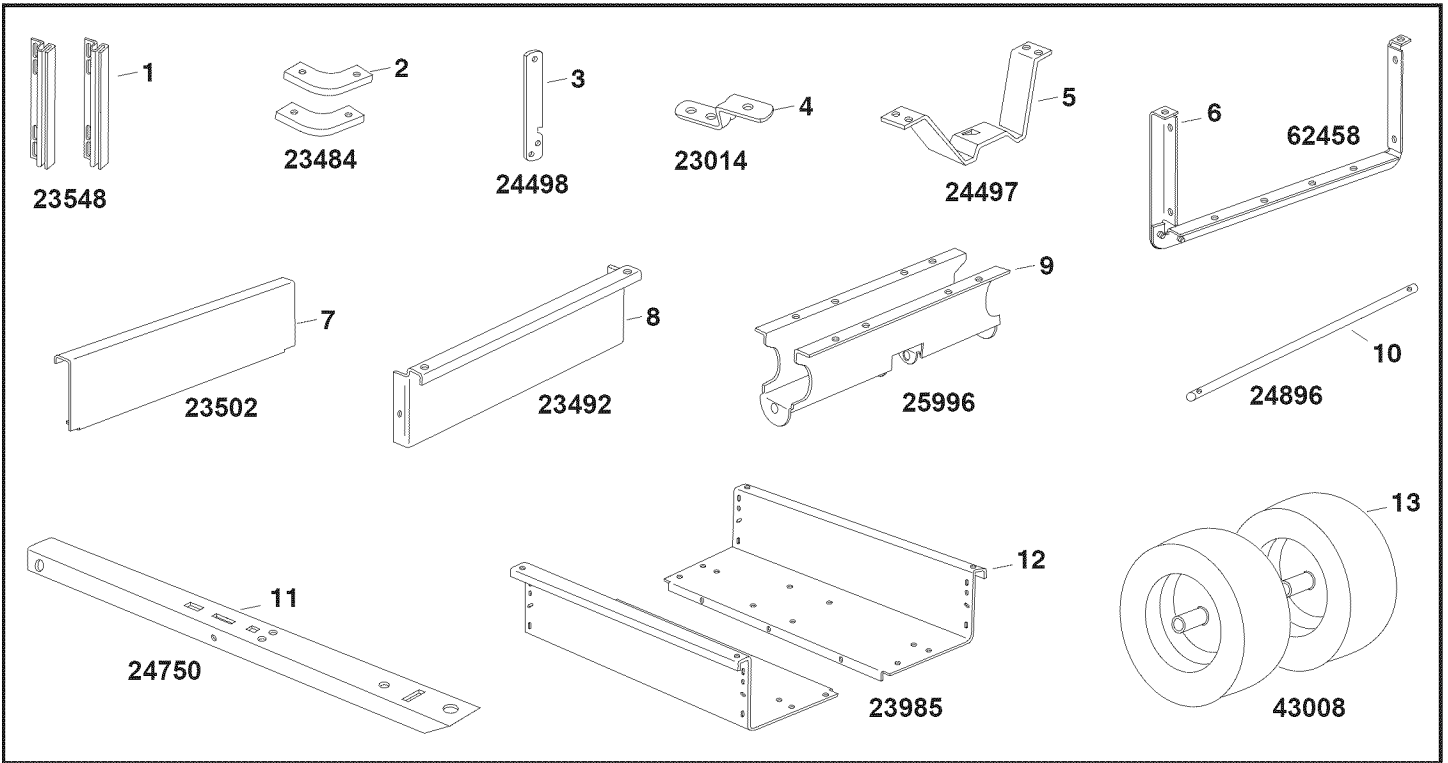

**UTILITY 12 CART**  
**45-01013-999**

REF NO.	PART NO.	DESCRIPTION	QTY	REF NO.	PART NO.	DESCRIPTION	QTY
1	23985	Cart Body	2	17	43014	Hub Cap	2
2	23502	Tailgate	1	18	43866	1/4-20 x 5/8" Hex Bolt	21
3	62458	Tailgate Reinforcement Bracket	1	19	47189	1/4-20 Nylock Nut	21
4	23548	Tailgate Guide	2	20	43814	5/16-18 x 3/4" Truss Hd Bolt	12
5	23492	Front Panel	1	21	46980	5/16-18 Hex Nut (SEMS)	2
6	25996	Wheel Support	1	22	43001	3/8-16 x 1" Hex Bolt	1
7	24497	Latch Stand Bracket	1	23	43343	1/8" Hair Cotter pin	1
8	24498	Latch Lock Lever	1	24	HA21362	3/8-16 Nylock Nut	1
9	23014	Hitch Bracket	1	25	47408	Extension Spring	1
10	24750	Draw Bar Tongue	1	26	47622	Spring Puller Tool	1
11	24896	Axle, Wheel 3/4" Dia	1	27	47407	5/16-18 x 3 3/4" Hex Bolt	1
12	23484	Front Corner Cap	2	28	47810	5/16-18 Nylock Nut	13
13	43008	Wheel 16/4.00 x 8.00	2	29	23353	Hitch Pin	1
14	43010	1/8" dia x 1" Cotter Pin	2	30	44798	Flanged Bearing	2
15	43009	3/4" Flat Washer	4	31	25912	Axle Clip	2
16	44264	Wheel Bearing	4		40788	Owners Manual	1