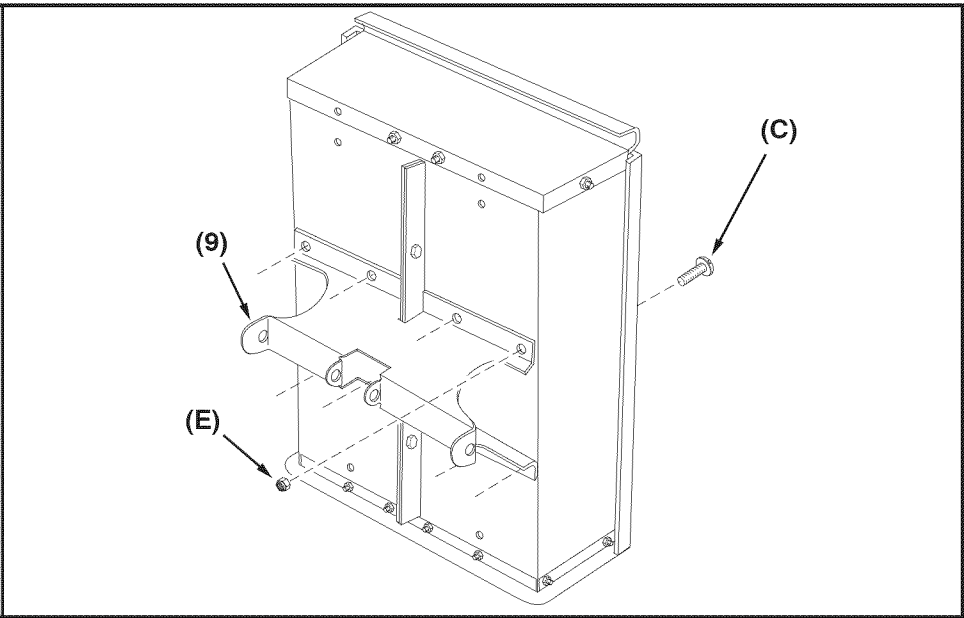

**UTILITY 12 CART**  
**45-01013-999**

REF NO.	PART NO.	DESCRIPTION	QTY	REF NO.	PART NO.	DESCRIPTION	QTY
1	23985	Cart Body	2	17	43014	Hub Cap	2
2	23502	Tailgate	1	18	43866	1/4-20 x 5/8" Hex Bolt	21
3	62458	Tailgate Reinforcement Bracket	1	19	47189	1/4-20 Nylock Nut	21
4	23548	Tailgate Guide	2	20	43814	5/16-18 x 3/4" Truss Hd Bolt	12
5	23492	Front Panel	1	21	46980	5/16-18 Hex Nut (SEMS)	2
6	25996	Wheel Support	1	22	43001	3/8-16 x 1" Hex Bolt	1
7	24497	Latch Stand Bracket	1	23	43343	1/8" Hair Cotter pin	1
8	24498	Latch Lock Lever	1	24	HA21362	3/8-16 Nylock Nut	1
9	23014	Hitch Bracket	1	25	47408	Extension Spring	1
10	24750	Draw Bar Tongue	1	26	47622	Spring Puller Tool	1
11	24896	Axle, Wheel 3/4" Dia	1	27	47407	5/16-18 x 3 3/4" Hex Bolt	1
12	23484	Front Corner Cap	2	28	47810	5/16-18 Nylock Nut	13
13	43008	Wheel 16/4.00 x 8.00	2	29	23353	Hitch Pin	1
14	43010	1/8" dia x 1" Cotter Pin	2	30	44798	Flanged Bearing	2
15	43009	3/4" Flat Washer	4	31	25912	Axle Clip	2
16	44264	Wheel Bearing	4		40788	Owners Manual	1