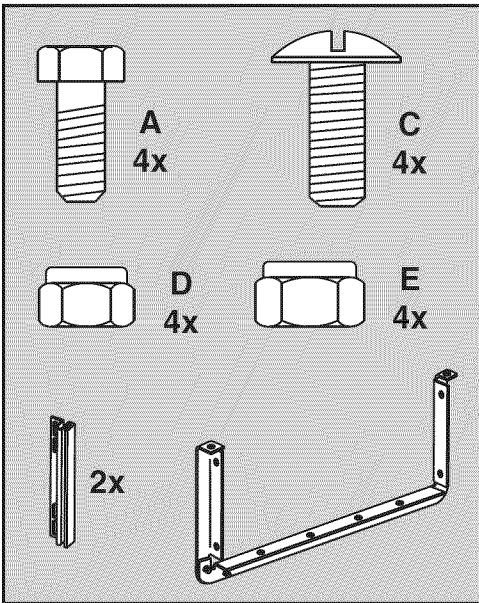

**UTILITY 12 CART**  
**45-01013-999**

REF NO.	PART NO.	DESCRIPTION	QTY	REF NO.	PART NO.	DESCRIPTION	QTY
1	23985	Cart Body	2	17	43014	Hub Cap	2
2	23502	Tailgate	1	18	43866	1/4-20 x 5/8" Hex Bolt	21
3	62458	Tailgate Reinforcement Bracket	1	19	47189	1/4-20 Nylock Nut	21
4	23548	Tailgate Guide	2	20	43814	5/16-18 x 3/4" Truss Hd Bolt	12
5	23492	Front Panel	1	21	46980	5/16-18 Hex Nut (SEMS)	2
6	25996	Wheel Support	1	22	43001	3/8-16 x 1" Hex Bolt	1
7	24497	Latch Stand Bracket	1	23	43343	1/8" Hair Cotter pin	1
8	24498	Latch Lock Lever	1	24	HA21362	3/8-16 Nylock Nut	1
9	23014	Hitch Bracket	1	25	47408	Extension Spring	1
10	24750	Draw Bar Tongue	1	26	47622	Spring Puller Tool	1
11	24896	Axle, Wheel 3/4" Dia	1	27	47407	5/16-18 x 3 3/4" Hex Bolt	1
12	23484	Front Corner Cap	2	28	47810	5/16-18 Nylock Nut	13
13	43008	Wheel 16/4.00 x 8.00	2	29	23353	Hitch Pin	1
14	43010	1/8" dia x 1" Cotter Pin	2	30	44798	Flanged Bearing	2
15	43009	3/4" Flat Washer	4	31	25912	Axle Clip	2
16	44264	Wheel Bearing	4		40788	Owners Manual	1