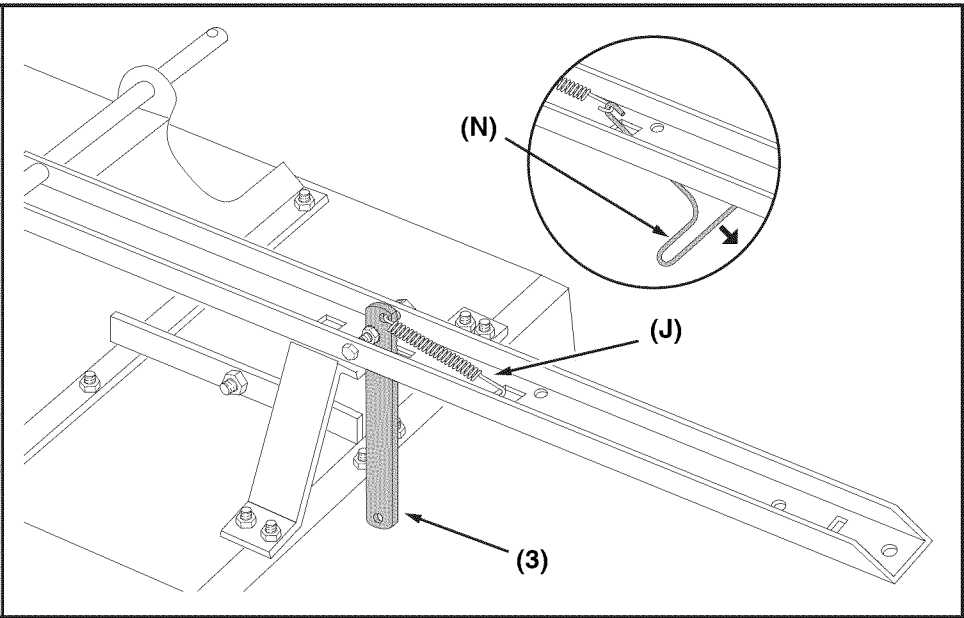

**UTILITY 12 CART**  
**45-01013-999**

REF NO.	PART NO.	DESCRIPTION	QTY	REF NO.	PART NO.	DESCRIPTION	QTY
1	23985	Cart Body	2	17	43014	Hub Cap	2
2	23502	Tailgate	1	18	43866	1/4-20 x 5/8" Hex Bolt	21
3	62458	Tailgate Reinforcement Bracket	1	19	47189	1/4-20 Nylock Nut	21
4	23548	Tailgate Guide	2	20	43814	5/16-18 x 3/4" Truss Hd Bolt	12
5	23492	Front Panel	1	21	46980	5/16-18 Hex Nut (SEMS)	2
6	25996	Wheel Support	1	22	43001	3/8-16 x 1" Hex Bolt	1
7	24497	Latch Stand Bracket	1	23	43343	1/8" Hair Cotter pin	1
8	24498	Latch Lock Lever	1	24	HA21362	3/8-16 Nylock Nut	1
9	23014	Hitch Bracket	1	25	47408	Extension Spring	1
10	24750	Draw Bar Tongue	1	26	47622	Spring Puller Tool	1
11	24896	Axle, Wheel 3/4" Dia	1	27	47407	5/16-18 x 3 3/4" Hex Bolt	1
12	23484	Front Corner Cap	2	28	47810	5/16-18 Nylock Nut	13
13	43008	Wheel 16/4.00 x 8.00	2	29	23353	Hitch Pin	1
14	43010	1/8" dia x 1" Cotter Pin	2	30	44798	Flanged Bearing	2
15	43009	3/4" Flat Washer	4	31	25912	Axle Clip	2
16	44264	Wheel Bearing	4		40788	Owners Manual	1