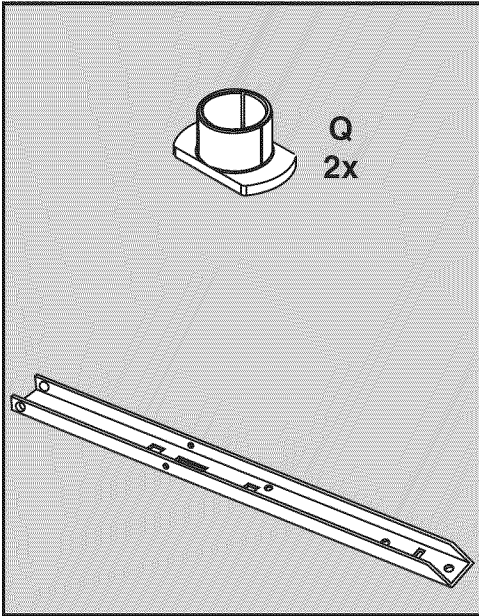

**UTILITY 12 CART**  
**45-01013-999**

REF NO.	PART NO.	DESCRIPTION	QTY	REF NO.	PART NO.	DESCRIPTION	QTY
1	23985	Cart Body	2	17	43014	Hub Cap	2
2	23502	Tailgate	1	18	43866	1/4-20 x 5/8" Hex Bolt	21
3	62458	Tailgate Reinforcement Bracket	1	19	47189	1/4-20 Nylock Nut	21
4	23548	Tailgate Guide	2	20	43814	5/16-18 x 3/4" Truss Hd Bolt	12
5	23492	Front Panel	1	21	46980	5/16-18 Hex Nut (SEMS)	2
6	25996	Wheel Support	1	22	43001	3/8-16 x 1" Hex Bolt	1
7	24497	Latch Stand Bracket	1	23	43343	1/8" Hair Cotter pin	1
8	24498	Latch Lock Lever	1	24	HA21362	3/8-16 Nylock Nut	1
9	23014	Hitch Bracket	1	25	47408	Extension Spring	1
10	24750	Draw Bar Tongue	1	26	47622	Spring Puller Tool	1
11	24896	Axle, Wheel 3/4" Dia	1	27	47407	5/16-18 x 3 3/4" Hex Bolt	1
12	23484	Front Corner Cap	2	28	47810	5/16-18 Nylock Nut	13
13	43008	Wheel 16/4.00 x 8.00	2	29	23353	Hitch Pin	1
14	43010	1/8" dia x 1" Cotter Pin	2	30	44798	Flanged Bearing	2
15	43009	3/4" Flat Washer	4	31	25912	Axle Clip	2
16	44264	Wheel Bearing	4		40788	Owners Manual	1