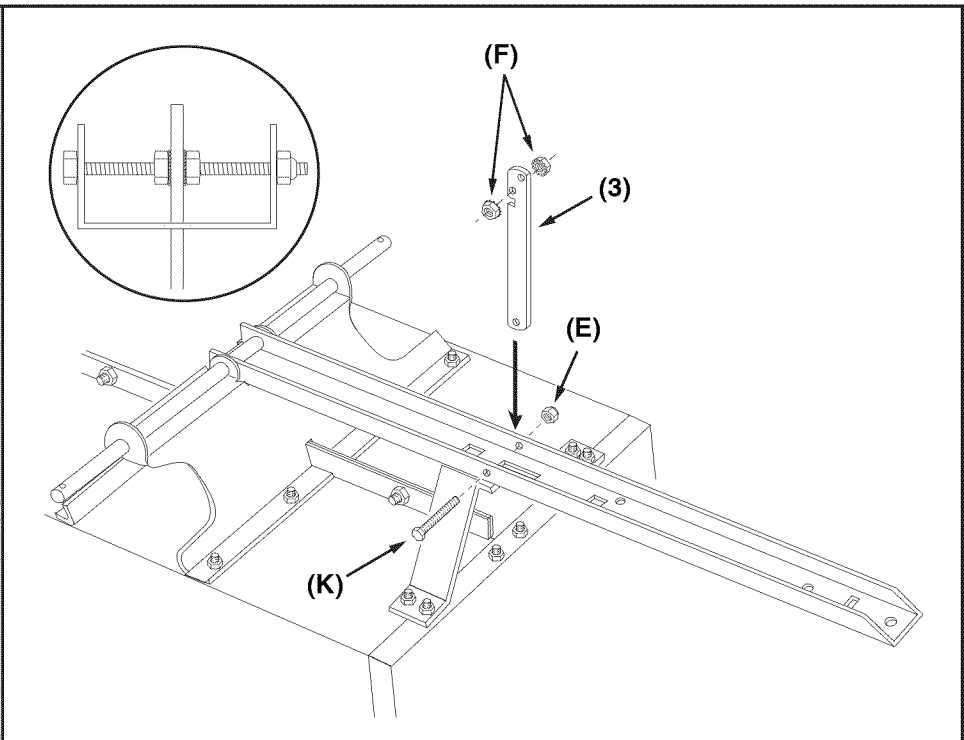

**UTILITY 12 CART**  
**45-01013-999**

REF NO.	PART NO.	DESCRIPTION	QTY	REF NO.	PART NO.	DESCRIPTION	QTY
1	23985	Cart Body	2	17	43014	Hub Cap	2
2	23502	Tailgate	1	18	43866	1/4-20 x 5/8" Hex Bolt	21
3	62458	Tailgate Reinforcement Bracket	1	19	47189	1/4-20 Nylock Nut	21
4	23548	Tailgate Guide	2	20	43814	5/16-18 x 3/4" Truss Hd Bolt	12
5	23492	Front Panel	1	21	46980	5/16-18 Hex Nut (SEMS)	2
6	25996	Wheel Support	1	22	43001	3/8-16 x 1" Hex Bolt	1
7	24497	Latch Stand Bracket	1	23	43343	1/8" Hair Cotter pin	1
8	24498	Latch Lock Lever	1	24	HA21362	3/8-16 Nylock Nut	1
9	23014	Hitch Bracket	1	25	47408	Extension Spring	1
10	24750	Draw Bar Tongue	1	26	47622	Spring Puller Tool	1
11	24896	Axle, Wheel 3/4" Dia	1	27	47407	5/16-18 x 3 3/4" Hex Bolt	1
12	23484	Front Corner Cap	2	28	47810	5/16-18 Nylock Nut	13
13	43008	Wheel 16/4.00 x 8.00	2	29	23353	Hitch Pin	1
14	43010	1/8" dia x 1" Cotter Pin	2	30	44798	Flanged Bearing	2
15	43009	3/4" Flat Washer	4	31	25912	Axle Clip	2
16	44264	Wheel Bearing	4		40788	Owners Manual	1