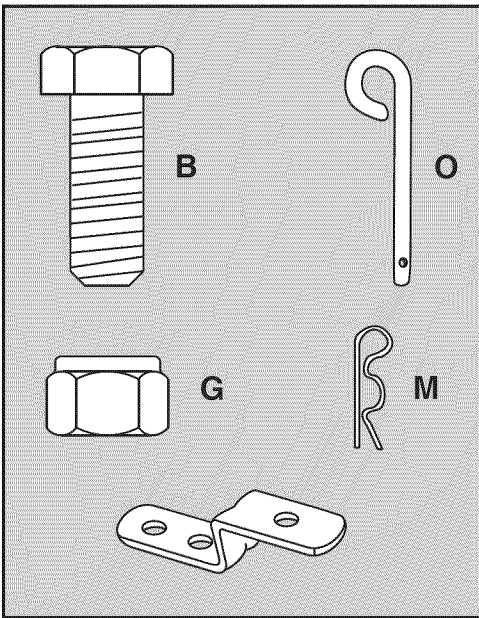

**UTILITY 12 CART**  
**45-01013-999**

REF NO.	PART NO.	DESCRIPTION	QTY	REF NO.	PART NO.	DESCRIPTION	QTY
1	23985	Cart Body	2	17	43014	Hub Cap	2
2	23502	Tailgate	1	18	43866	1/4-20 x 5/8" Hex Bolt	21
3	62458	Tailgate Reinforcement Bracket	1	19	47189	1/4-20 Nylock Nut	21
4	23548	Tailgate Guide	2	20	43814	5/16-18 x 3/4" Truss Hd Bolt	12
5	23492	Front Panel	1	21	46980	5/16-18 Hex Nut (SEMS)	2
6	25996	Wheel Support	1	22	43001	3/8-16 x 1" Hex Bolt	1
7	24497	Latch Stand Bracket	1	23	43343	1/8" Hair Cotter pin	1
8	24498	Latch Lock Lever	1	24	HA21362	3/8-16 Nylock Nut	1
9	23014	Hitch Bracket	1	25	47408	Extension Spring	1
10	24750	Draw Bar Tongue	1	26	47622	Spring Puller Tool	1
11	24896	Axle, Wheel 3/4" Dia	1	27	47407	5/16-18 x 3 3/4" Hex Bolt	1
12	23484	Front Corner Cap	2	28	47810	5/16-18 Nylock Nut	13
13	43008	Wheel 16/4.00 x 8.00	2	29	23353	Hitch Pin	1
14	43010	1/8" dia x 1" Cotter Pin	2	30	44798	Flanged Bearing	2
15	43009	3/4" Flat Washer	4	31	25912	Axle Clip	2
16	44264	Wheel Bearing	4		40788	Owners Manual	1