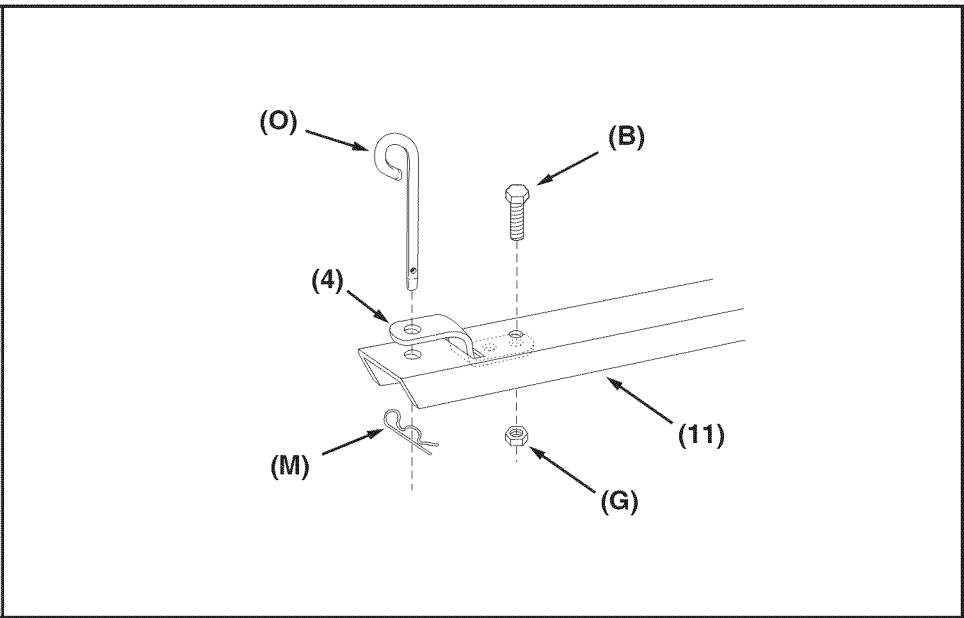

**UTILITY 12 CART**  
**45-01013-999**

REF NO.	PART NO.	DESCRIPTION	QTY	REF NO.	PART NO.	DESCRIPTION	QTY
1	23985	Cart Body	2	17	43014	Hub Cap	2
2	23502	Tailgate	1	18	43866	1/4-20 x 5/8" Hex Bolt	21
3	62458	Tailgate Reinforcement Bracket	1	19	47189	1/4-20 Nylock Nut	21
4	23548	Tailgate Guide	2	20	43814	5/16-18 x 3/4" Truss Hd Bolt	12
5	23492	Front Panel	1	21	46980	5/16-18 Hex Nut (SEMS)	2
6	25996	Wheel Support	1	22	43001	3/8-16 x 1" Hex Bolt	1
7	24497	Latch Stand Bracket	1	23	43343	1/8" Hair Cotter pin	1
8	24498	Latch Lock Lever	1	24	HA21362	3/8-16 Nylock Nut	1
9	23014	Hitch Bracket	1	25	47408	Extension Spring	1
10	24750	Draw Bar Tongue	1	26	47622	Spring Puller Tool	1
11	24896	Axle, Wheel 3/4" Dia	1	27	47407	5/16-18 x 3 3/4" Hex Bolt	1
12	23484	Front Corner Cap	2	28	47810	5/16-18 Nylock Nut	13
13	43008	Wheel 16/4.00 x 8.00	2	29	23353	Hitch Pin	1
14	43010	1/8" dia x 1" Cotter Pin	2	30	44798	Flanged Bearing	2
15	43009	3/4" Flat Washer	4	31	25912	Axle Clip	2
16	44264	Wheel Bearing	4		40788	Owners Manual	1